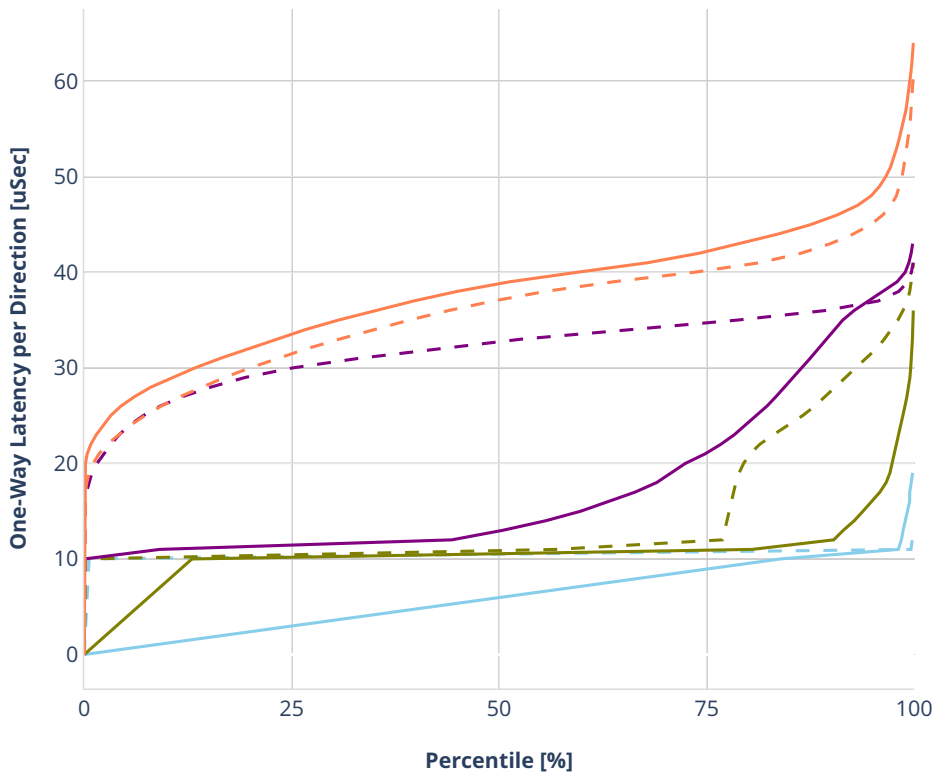

Latency: avf-eth-l2bdscale10kmaclrn

- No-load.
- Low-load, 10% PDR.
- Mid-load, 50% PDR.
- High-load, 90% PDR.