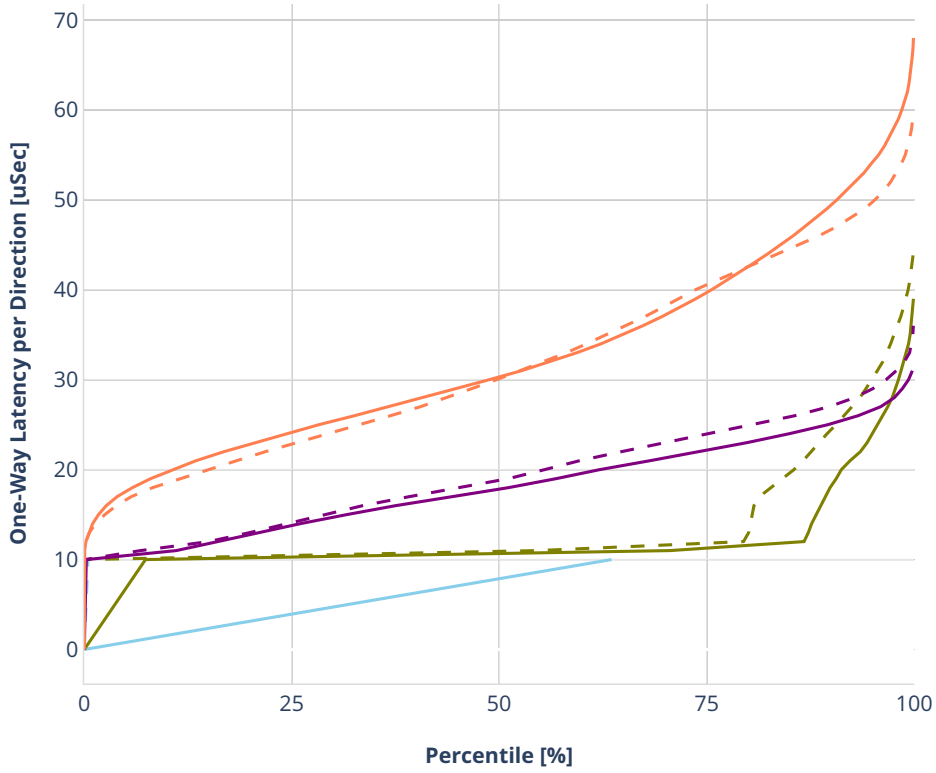

Latency: avf-eth-l2bdscale100kmaclrn

- No-load.
- Low-load, 10% PDR.
- Mid-load, 50% PDR.
- High-load, 90% PDR.