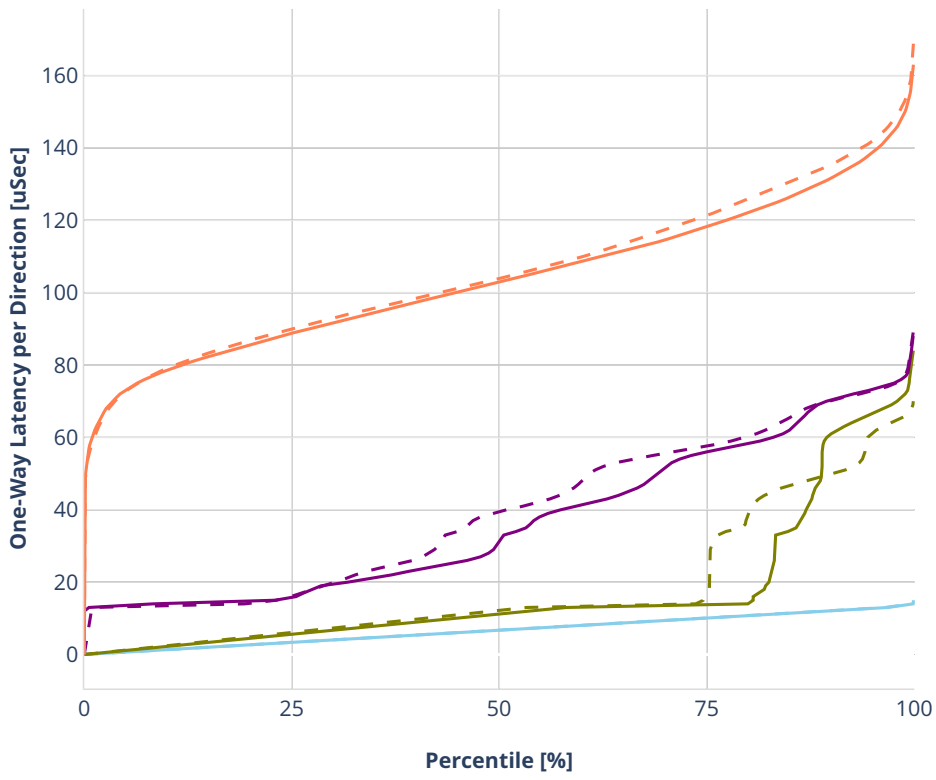

Latency: avf-eth-l2bdbasemaclrn-eth-2vhostvr1024-1vm

- No-load.
- Low-load, 10% PDR.
- Mid-load, 50% PDR.
- High-load, 90% PDR.