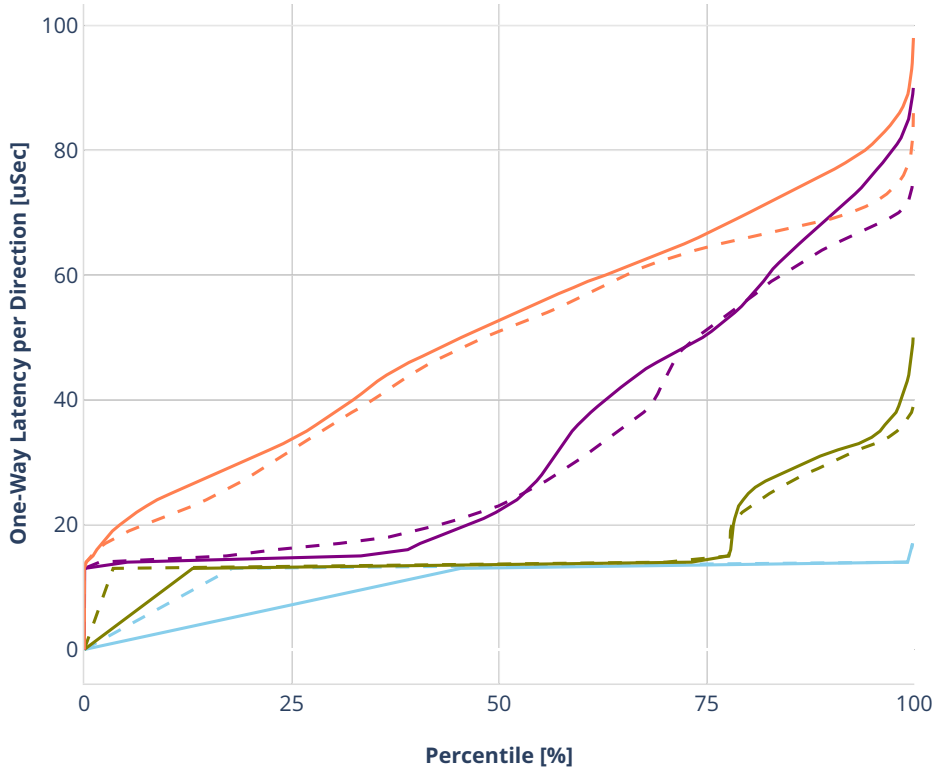

Latency: avf-dot1q-l2xcbase-eth-2vhostvr1024-1vm-vppl2xc

- No-load.
- Low-load, 10% PDR.
- Mid-load, 50% PDR.
- High-load, 90% PDR.