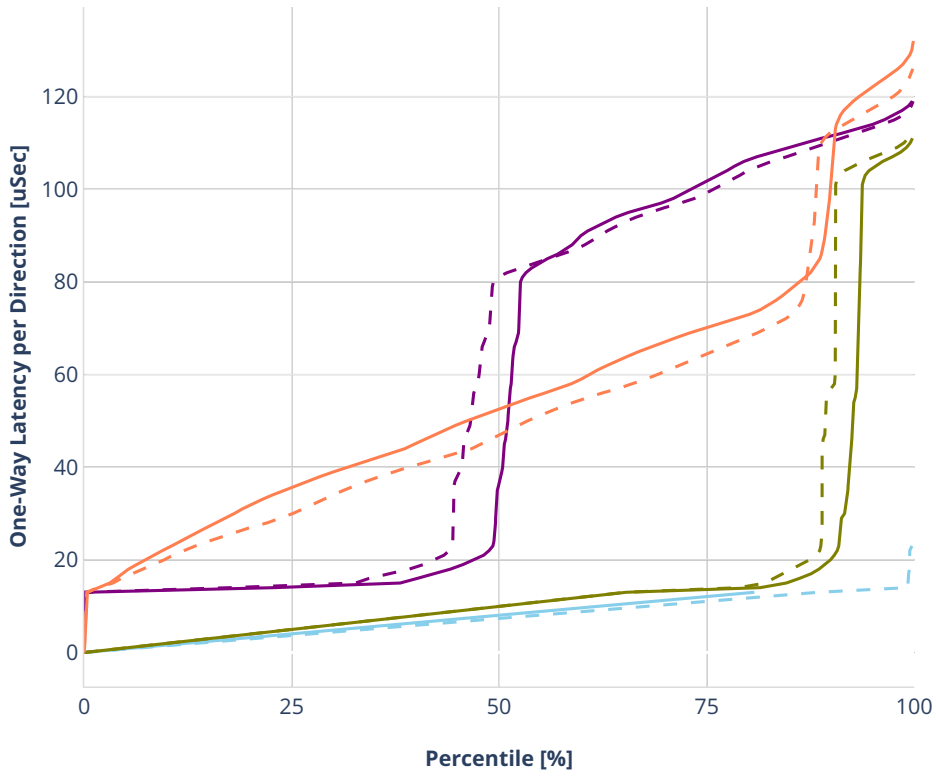

Latency: avf-dot1q-l2bdbasemaclrn-gbp

- No-load.
- Low-load, 10% PDR.
- Mid-load, 50% PDR.
- High-load, 90% PDR.