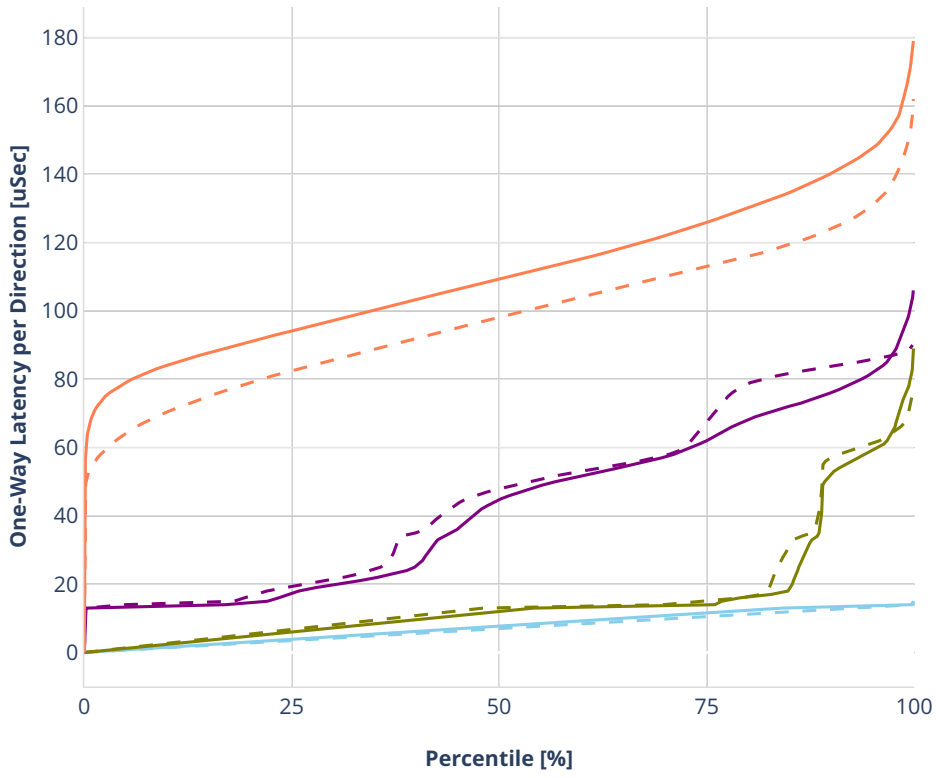

Latency: avf-dot1q-l2bdbasemaclrn-eth-2vhostvr1024-1vm

- No-load.
- Low-load, 10% PDR.
- Mid-load, 50% PDR.
- High-load, 90% PDR.