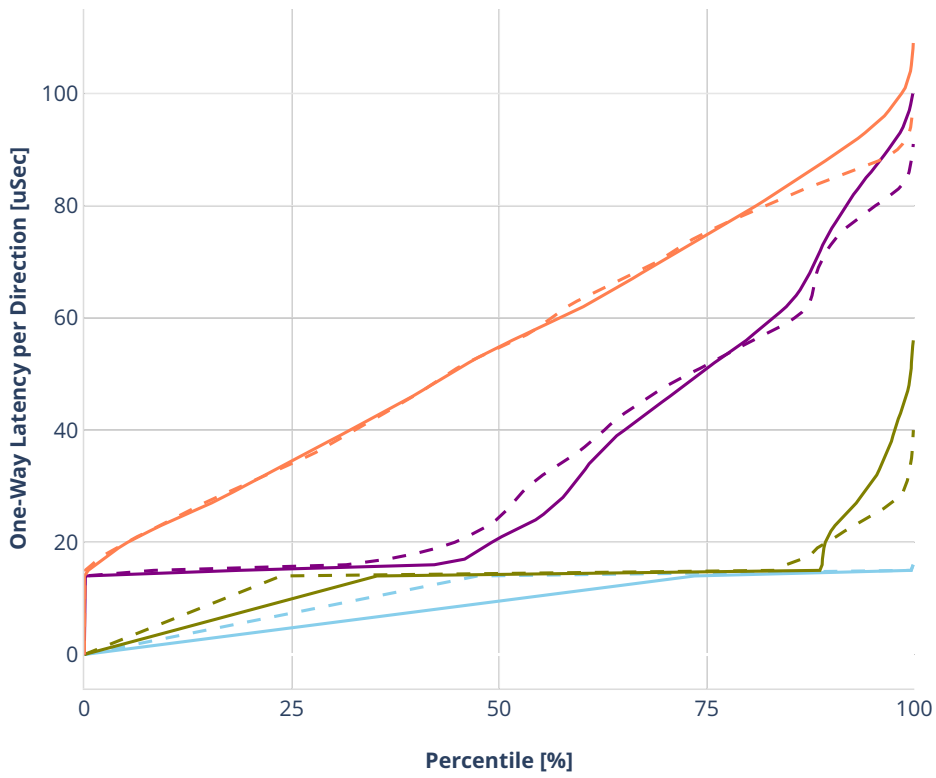

Latency: avf-dot1q-l2bdbasemaclrn-eth-2vhostvr1024-1vm-vppl2xc

- No-load.
- Low-load, 10% PDR.
- Mid-load, 50% PDR.
- High-load, 90% PDR.