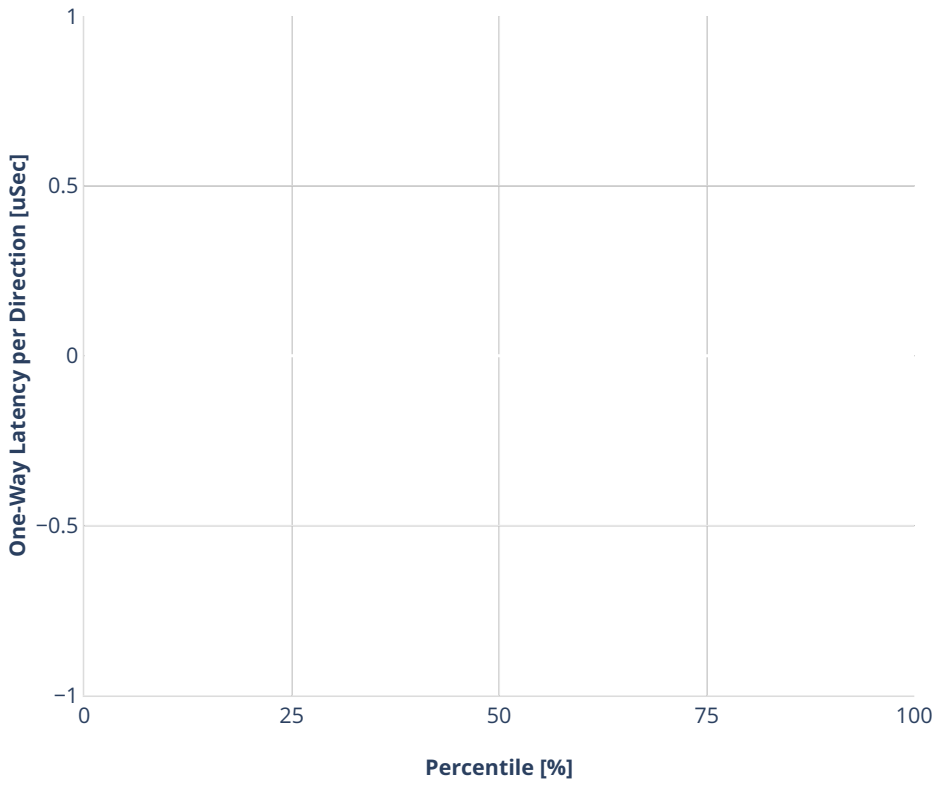

Latency: ethip4vxlan-l2bdbasemaclrn-eth-iacldstbase-aclpermit-2vhostvr1024-1vm

- No-load.
- Low-load, 10% PDR.
- Mid-load, 50% PDR.
- High-load, 90% PDR.