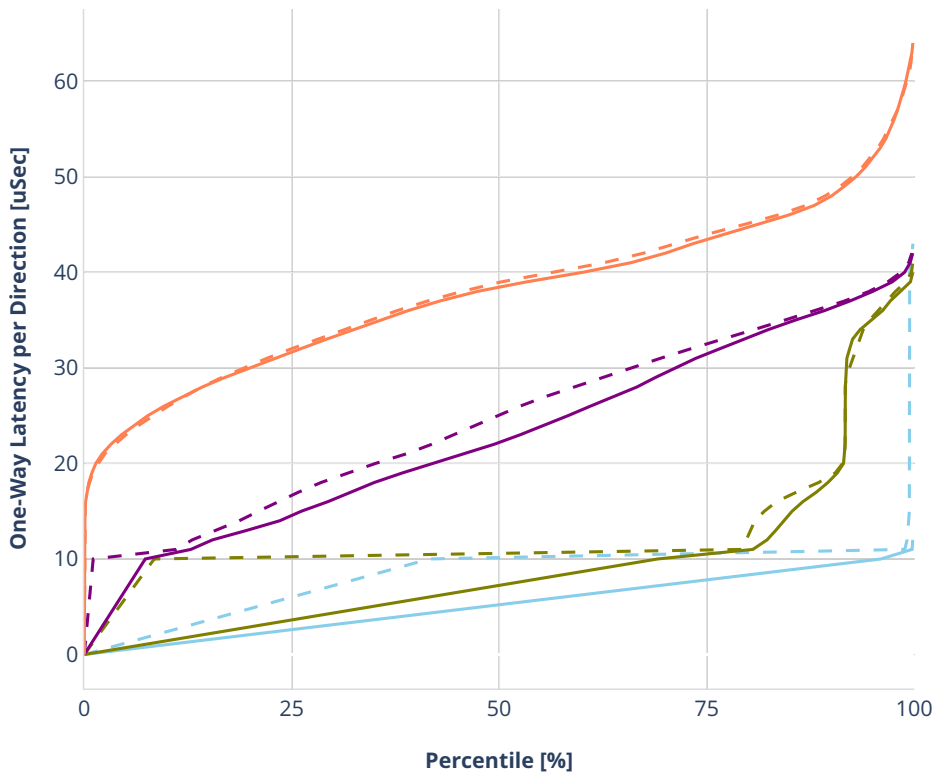

Latency: ethip6-ip6base

- No-load.
- Low-load, 10% PDR.
- Mid-load, 50% PDR.
- High-load, 90% PDR.