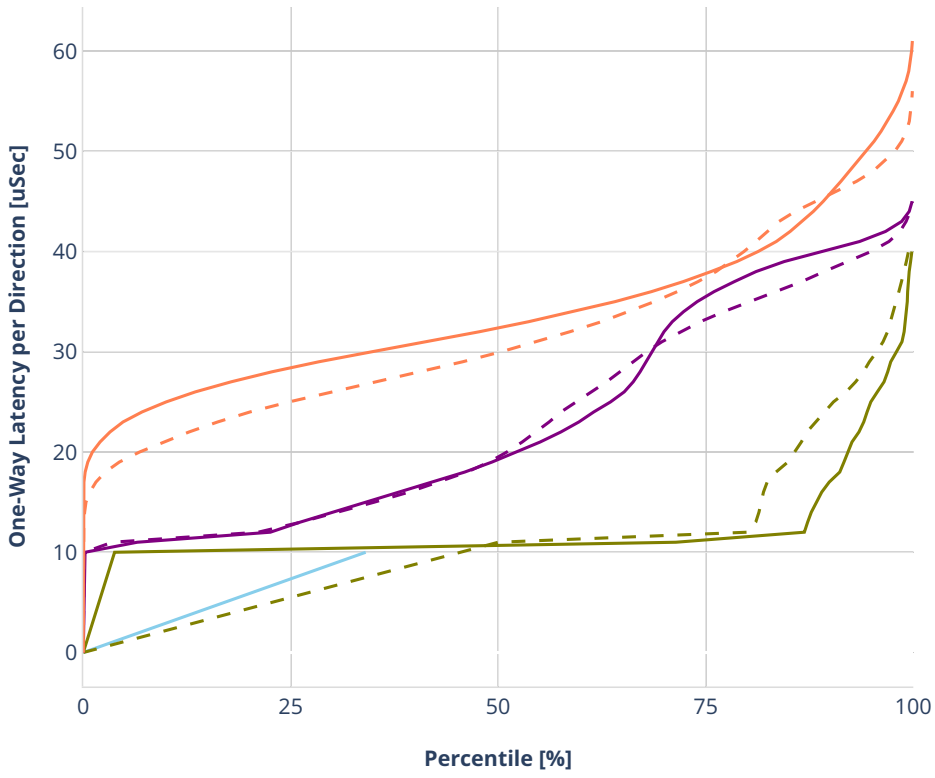

### Latency: avf-ethip6-ip6scale20k

- No-load.
- Low-load, 10% PDR.
- Mid-load, 50% PDR.
- High-load, 90% PDR.