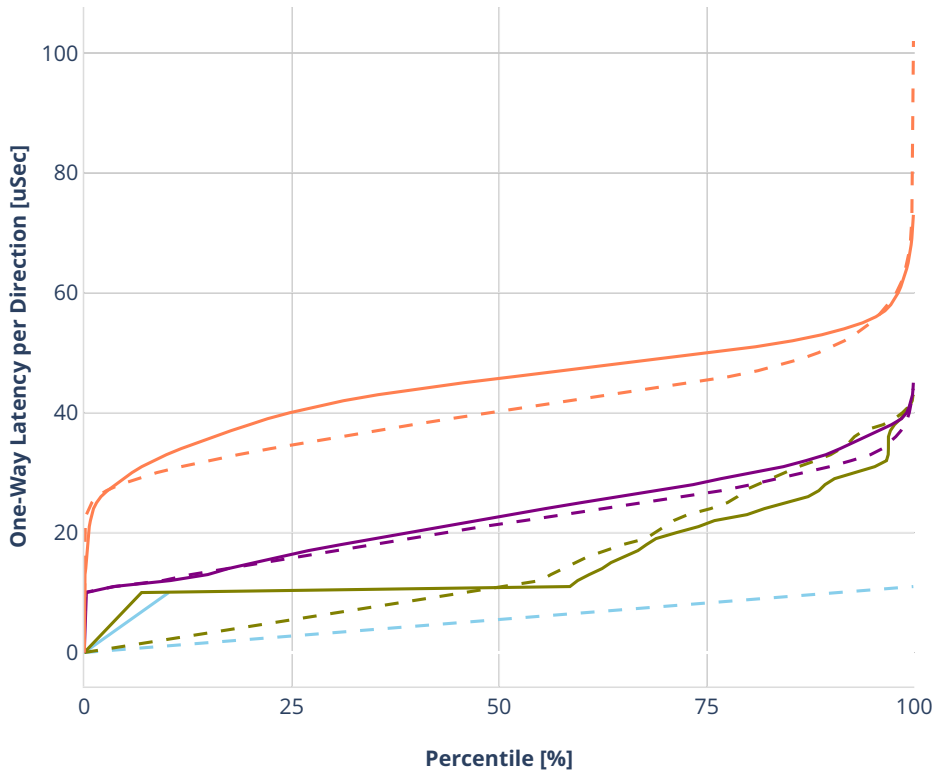

Latency: ethip4udp-ip4base-nat44

- No-load.
- Low-load, 10% PDR.
- Mid-load, 50% PDR.
- High-load, 90% PDR.