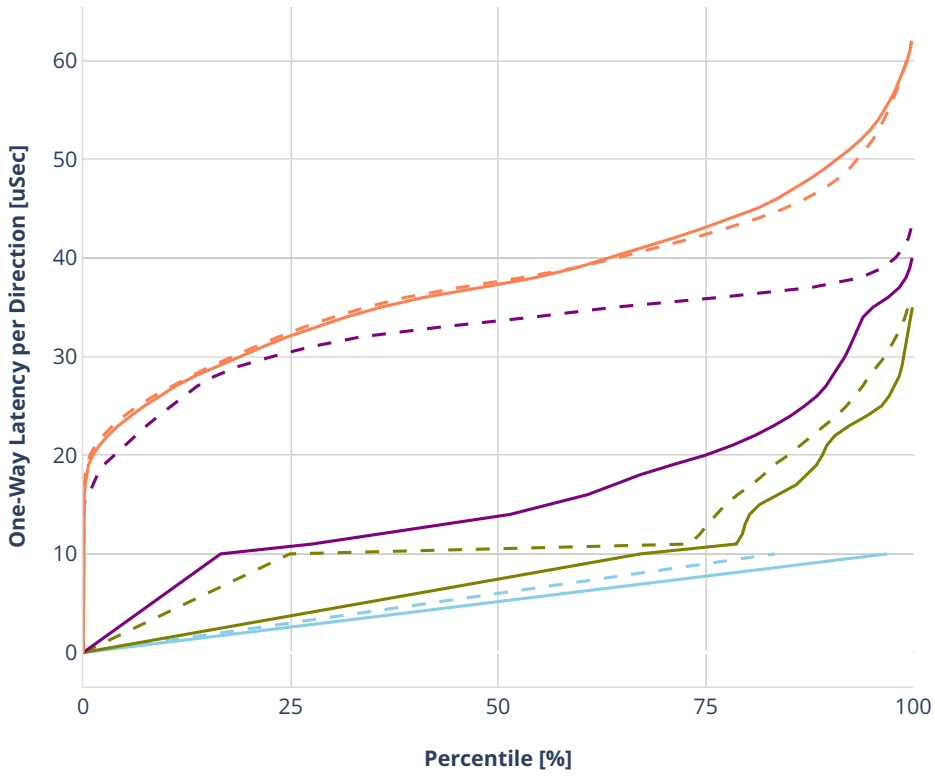

Latency: ethip4-ip4scale20k

- No-load.
- Low-load, 10% PDR.
- Mid-load, 50% PDR.
- High-load, 90% PDR.