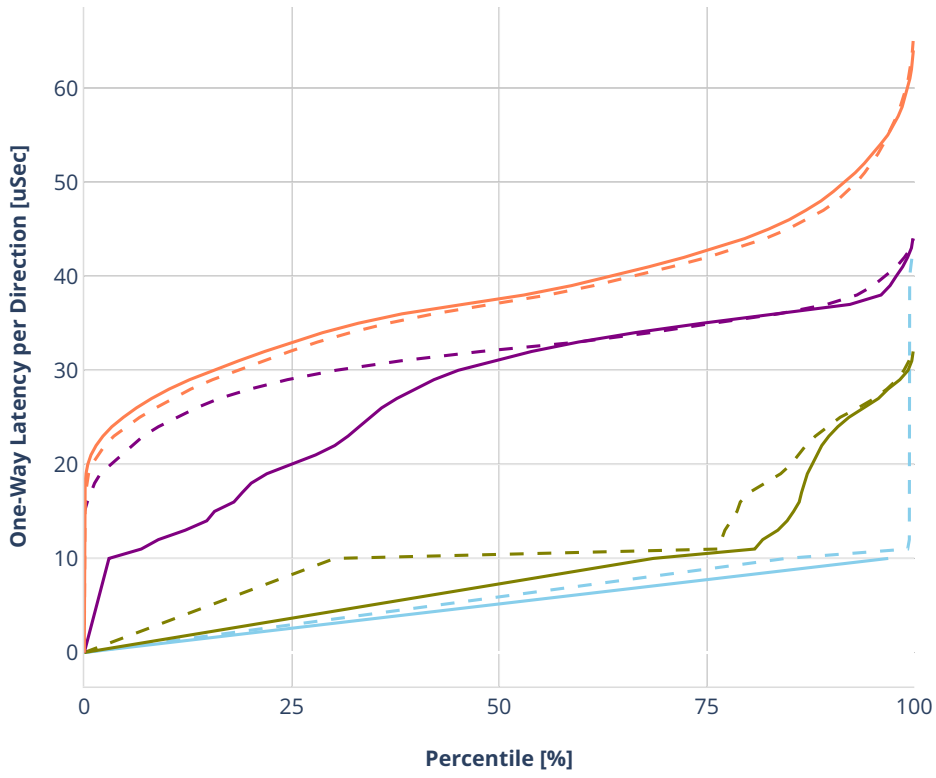

### Latency: ethip4-ip4scale20k-rnd

- No-load.
- Low-load, 10% PDR.
- Mid-load, 50% PDR.
- High-load, 90% PDR.