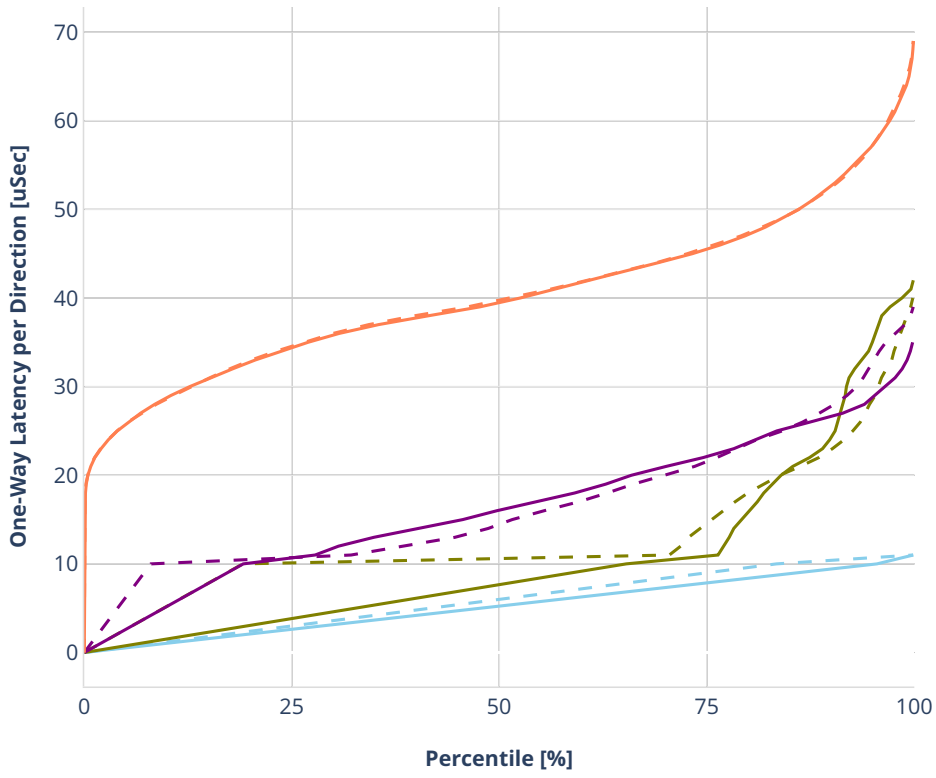

### Latency: ethip4-ip4scale200k-rnd

- No-load.
- Low-load, 10% PDR.
- Mid-load, 50% PDR.
- High-load, 90% PDR.