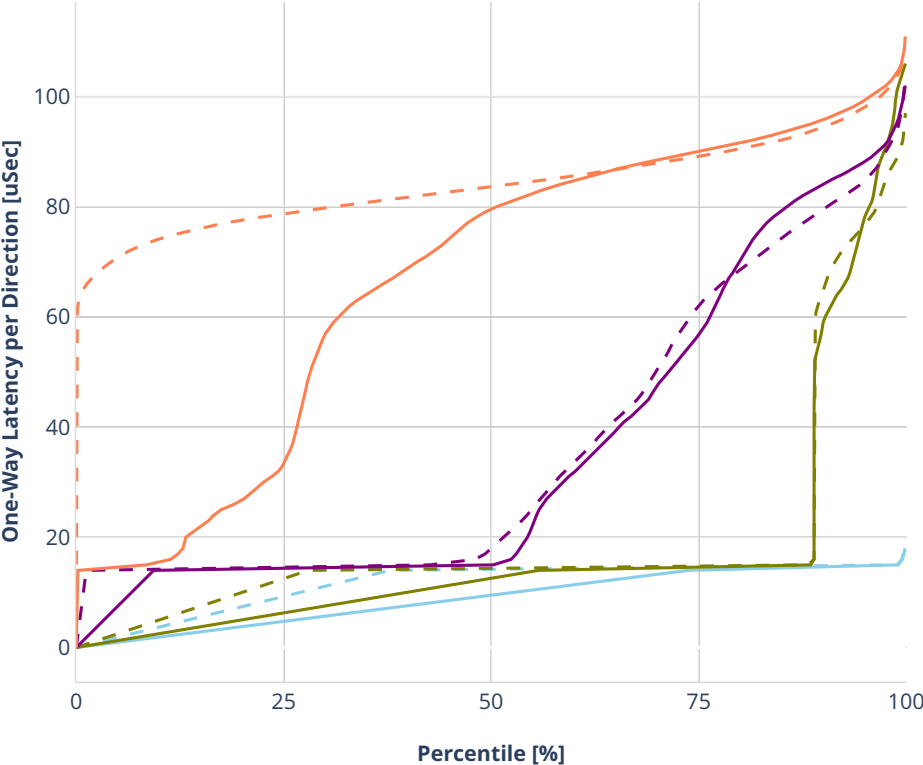

Latency: eth-l2bdbasemaclrn-eth-2vhostvr1024-1vm-vppl2xc

- No-load.
- Low-load, 10% PDR.
- Mid-load, 50% PDR.
- High-load, 90% PDR.