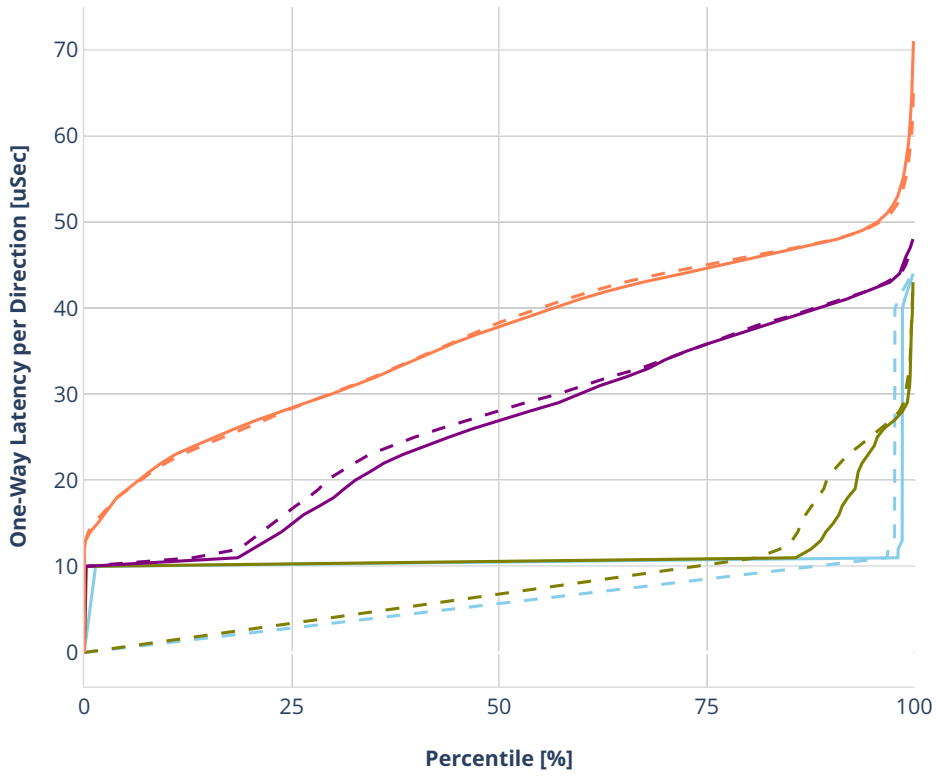

### Latency: dot1q-l2bdbasemaclrn

- No-load.
- Low-load, 10% PDR.
- Mid-load, 50% PDR.
- High-load, 90% PDR.