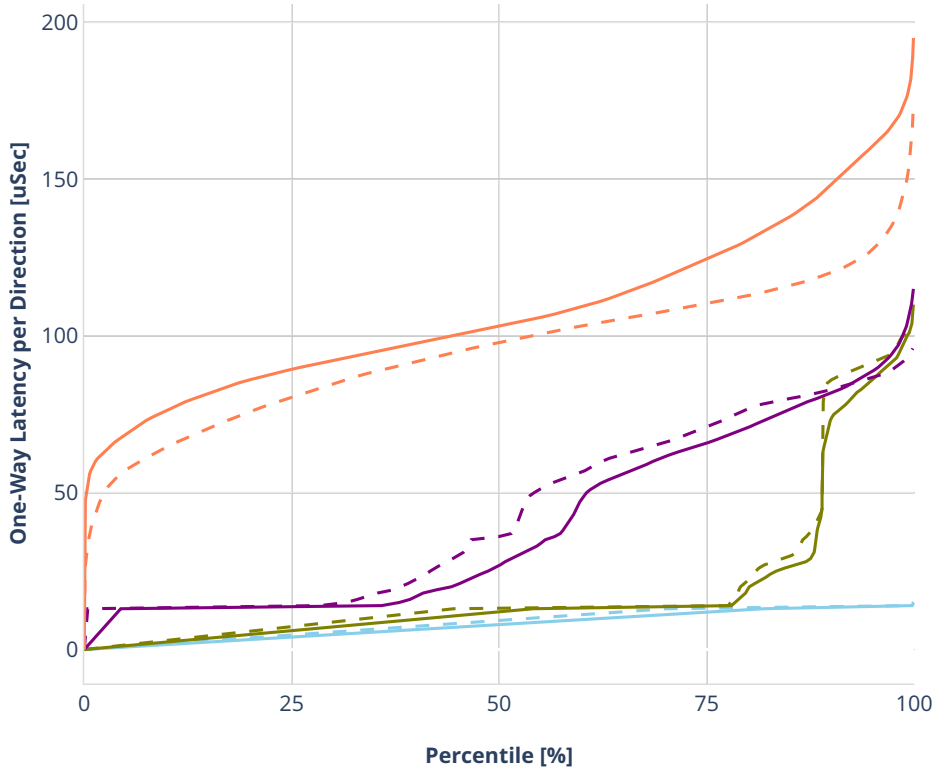

Latency: dot1q-l2bdbasemaclrn-eth-2vhostvr1024-1vm

- No-load.
- Low-load, 10% PDR.
- Mid-load, 50% PDR.
- High-load, 90% PDR.