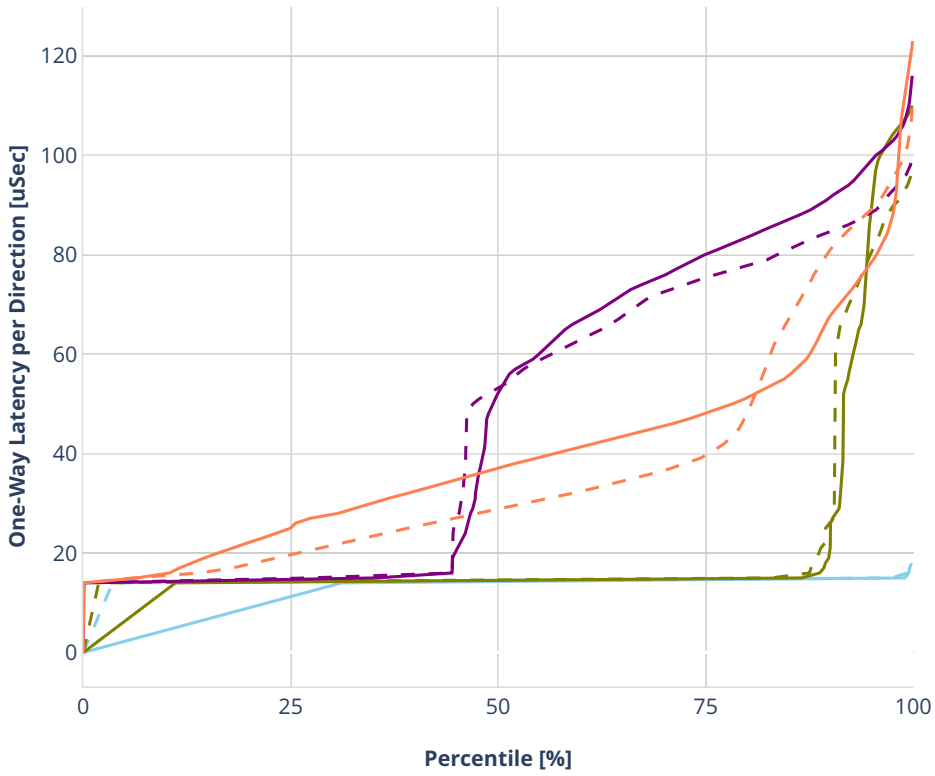

Latency: dot1q-l2bdbasemaclrn-eth-2vhostvr1024-1vm-vppl2xc

- No-load.
- Low-load, 10% PDR.
- Mid-load, 50% PDR.
- High-load, 90% PDR.