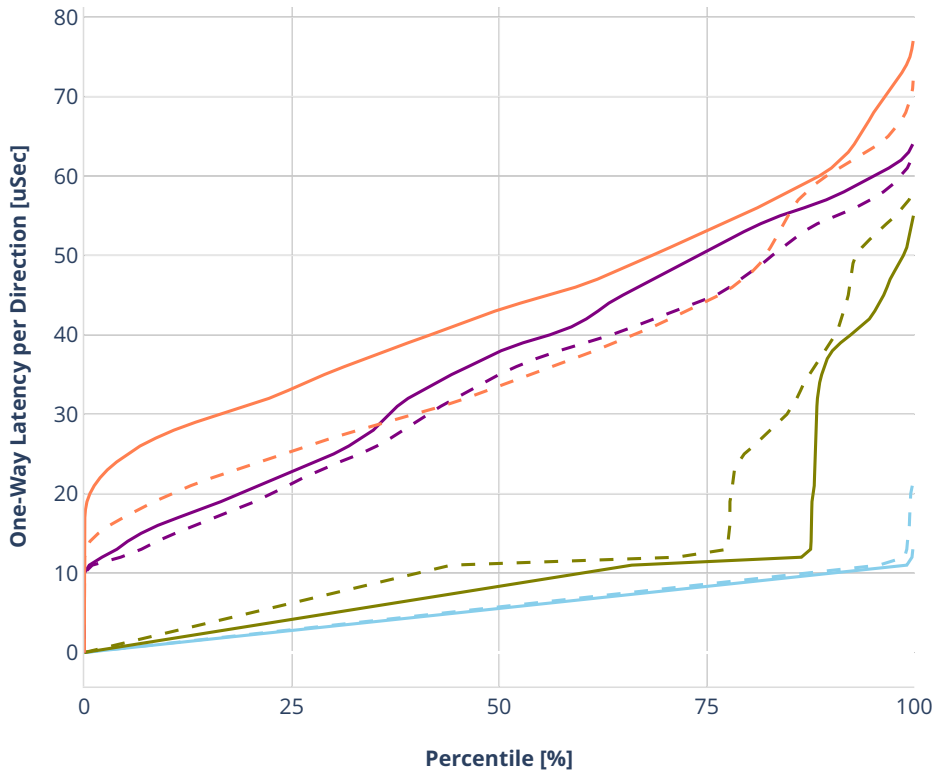

Latency: avf-ethip4udp-ip4base-oacl50sl-10kflows

- No-load.
- Low-load, 10% PDR.
- Mid-load, 50% PDR.
- High-load, 90% PDR.