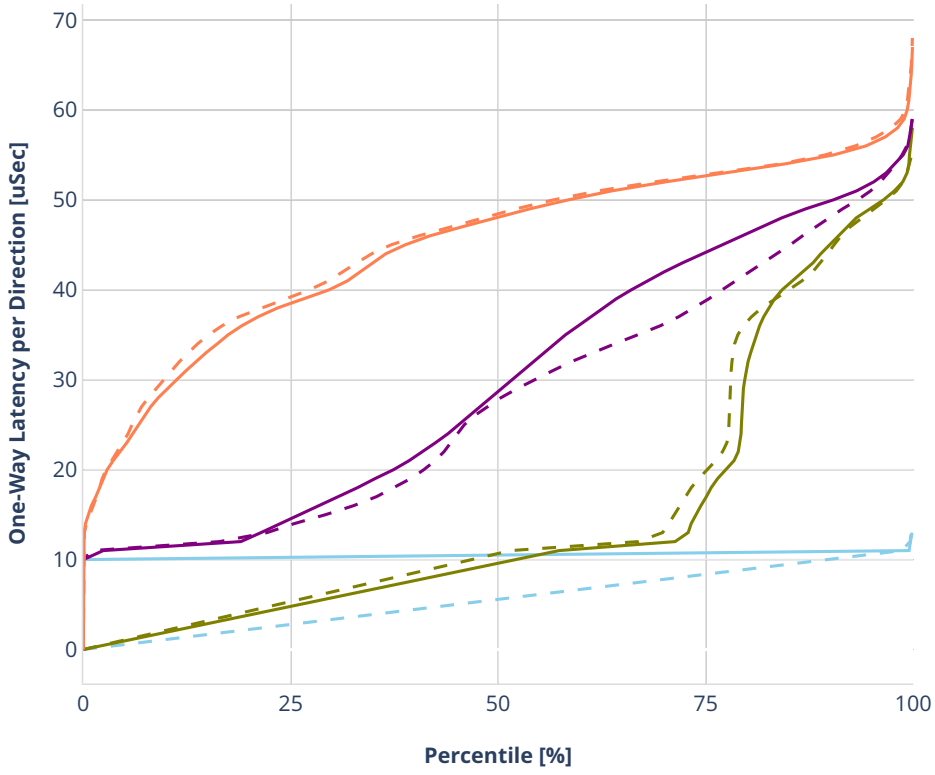

Latency: avf-ethip4udp-ip4base-nat44

- No-load.
- Low-load, 10% PDR.
- Mid-load, 50% PDR.
- High-load, 90% PDR.