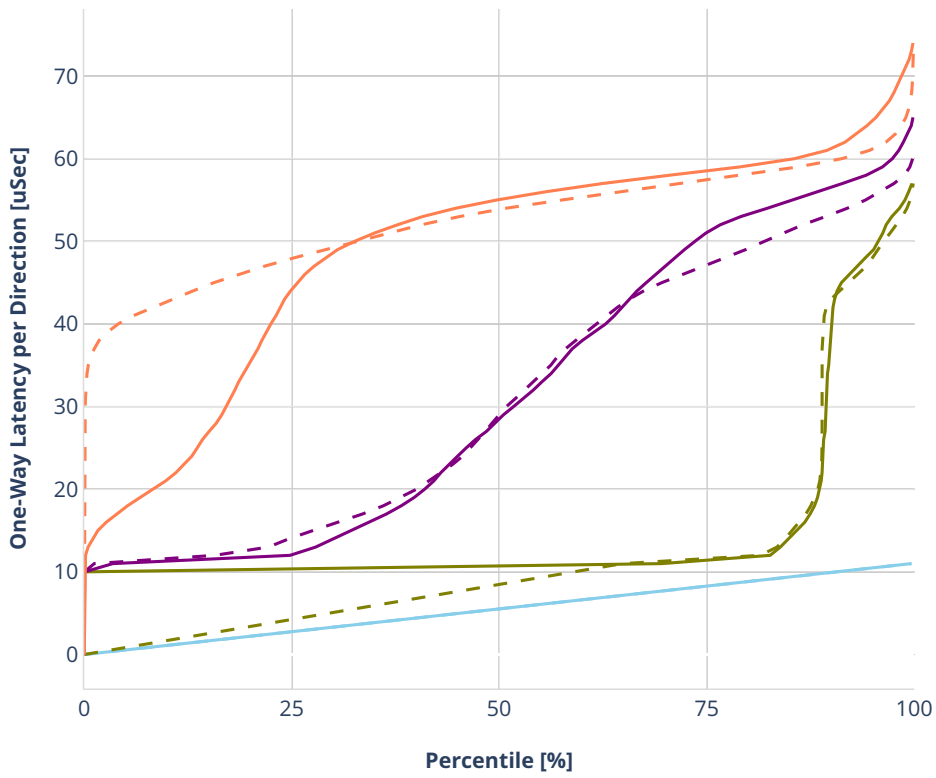

Latency: avf-ethip4udp-ip4base-iacl50sl-10kflows

- No-load.
- Low-load, 10% PDR.
- Mid-load, 50% PDR.
- High-load, 90% PDR.