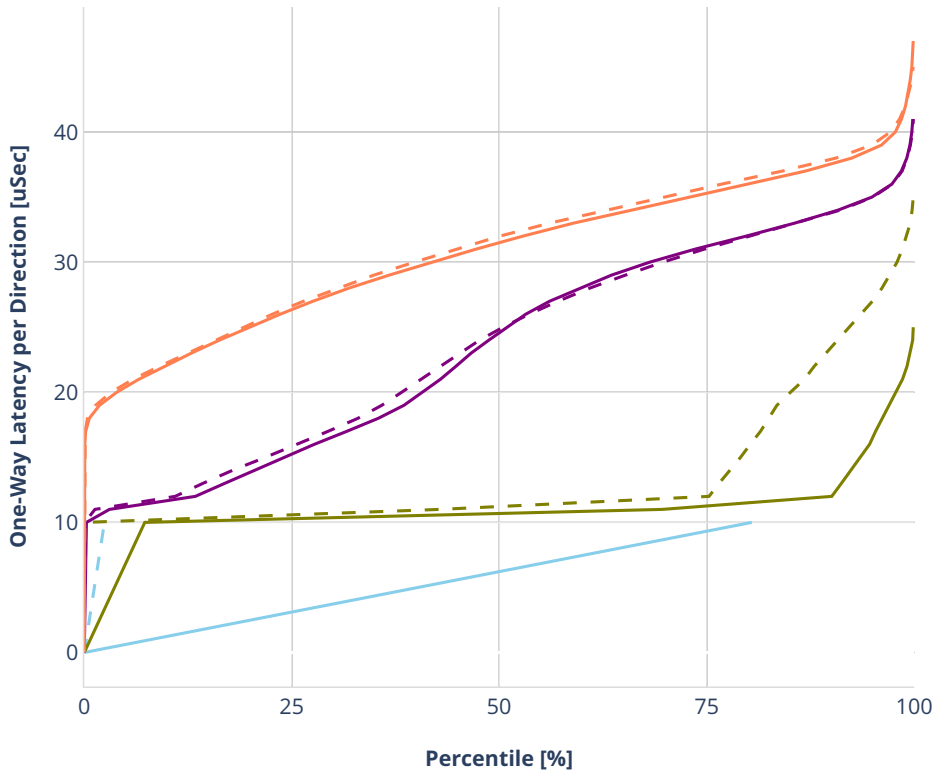

Latency: avf-ethip4-ip4scale2m-rnd

- No-load.
- Low-load, 10% PDR.
- Mid-load, 50% PDR.
- High-load, 90% PDR.