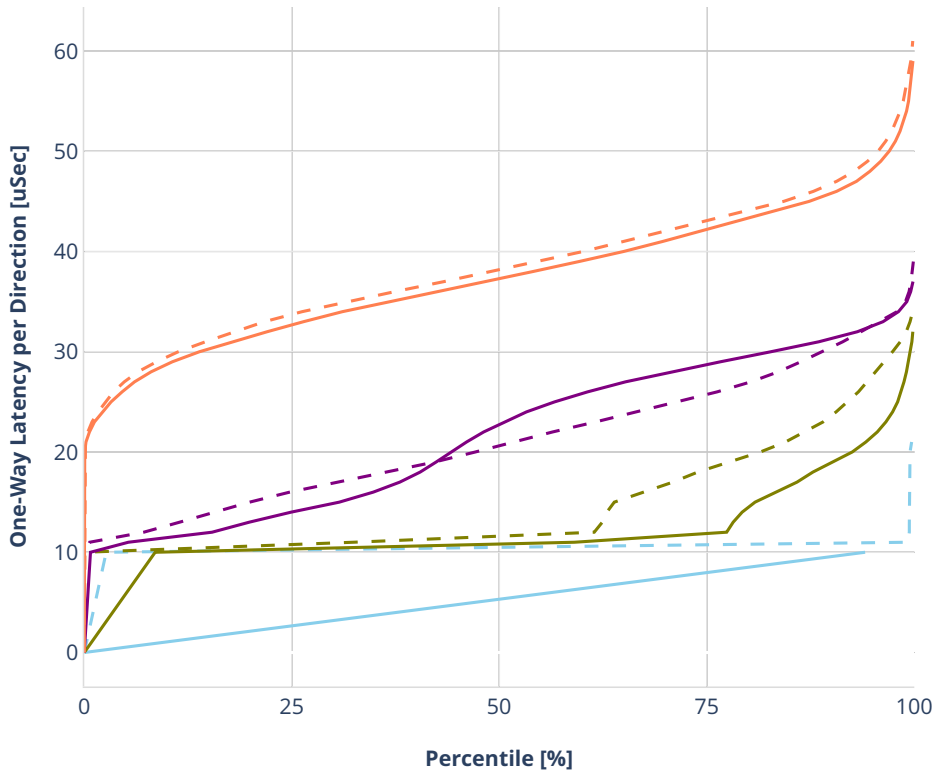

Latency: avf-ethip4-ip4scale200k

- No-load.
- Low-load, 10% PDR.
- Mid-load, 50% PDR.
- High-load, 90% PDR.