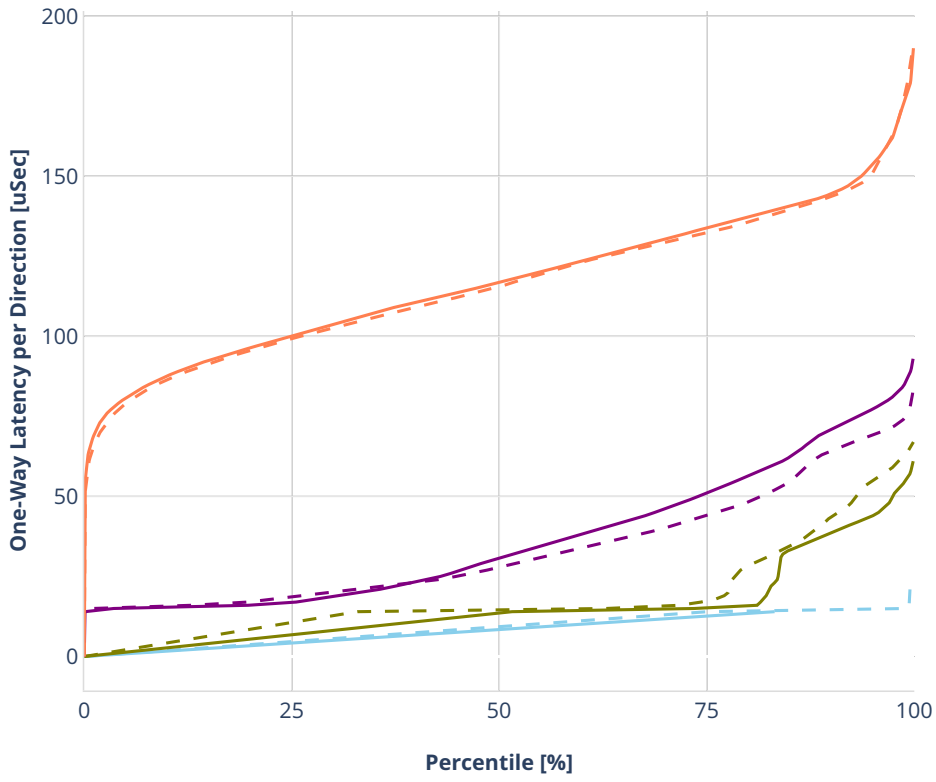

Latency: avf-ethip4-ip4base-eth-2memif-1dcr

- No-load.
- Low-load, 10% PDR.
- Mid-load, 50% PDR.
- High-load, 90% PDR.