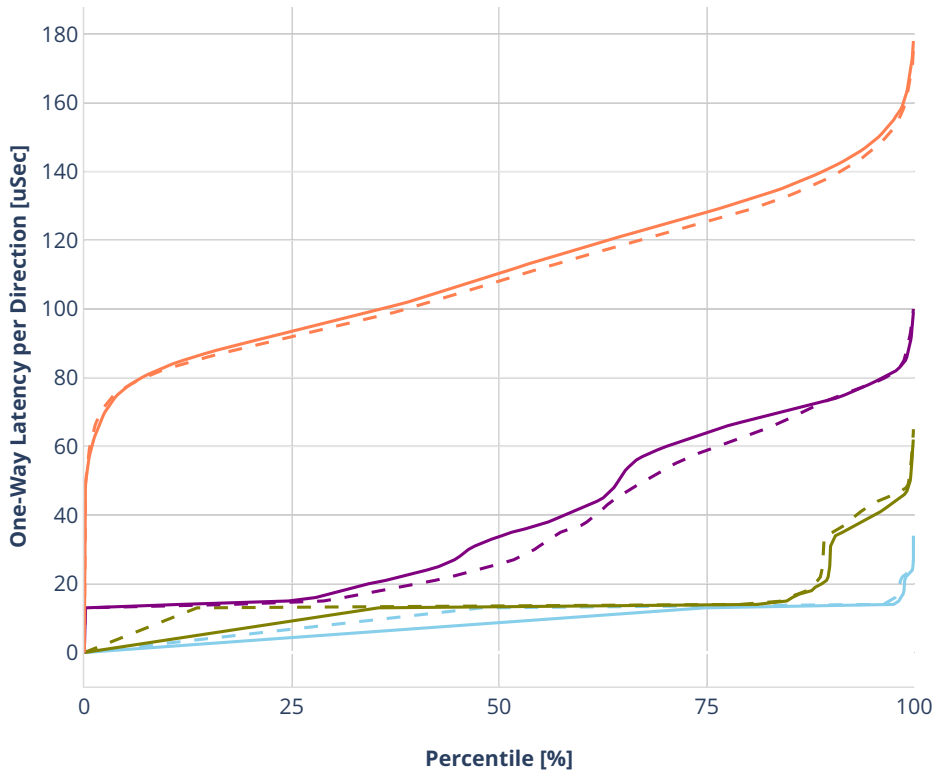

### Latency: avf-eth-l2bdbasemaclrn-eth-2vhostvr1024-1vm

- No-load.
- Low-load, 10% PDR.
- Mid-load, 50% PDR.
- High-load, 90% PDR.