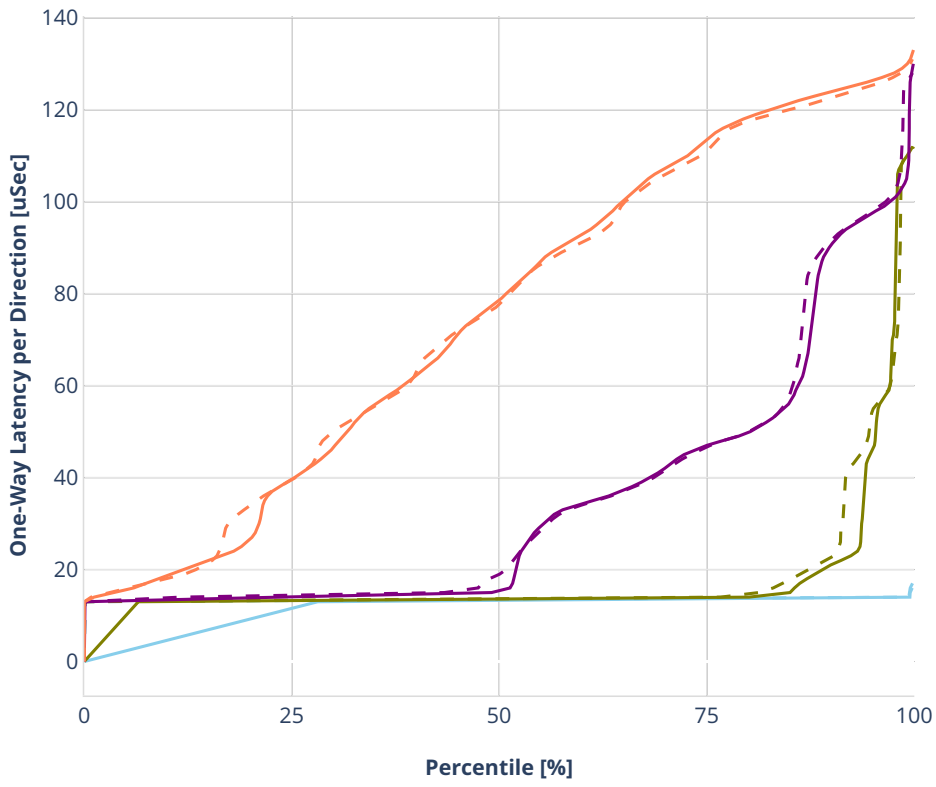

Latency: avf-dot1q-l2bdbasemaclrn-gbp

- No-load.
- Low-load, 10% PDR.
- Mid-load, 50% PDR.
- High-load, 90% PDR.