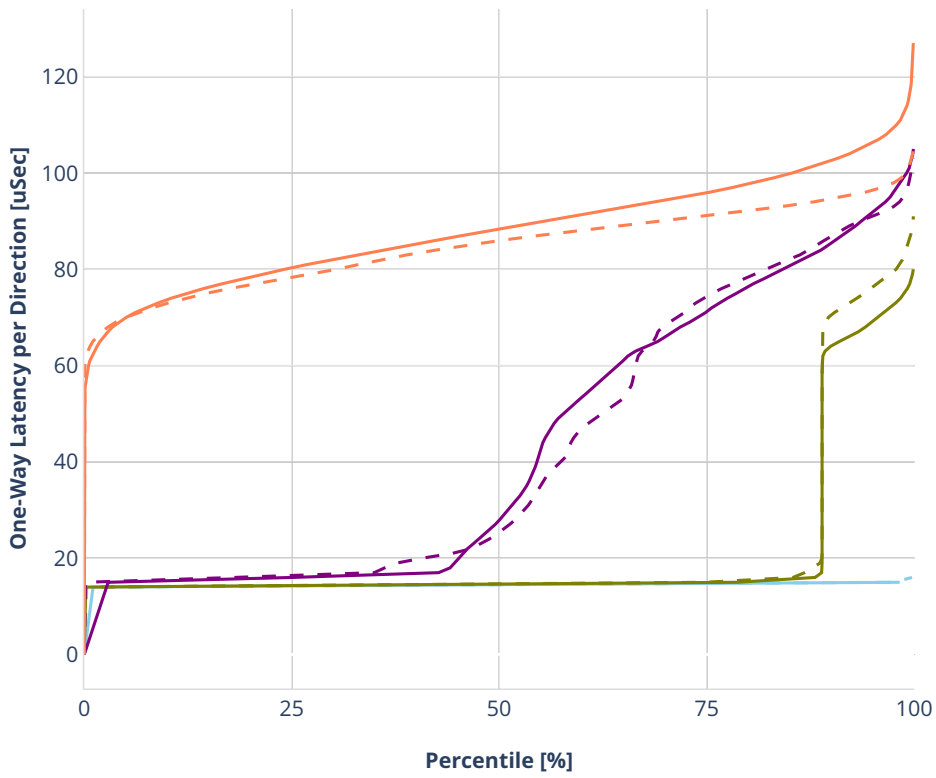

Latency: avf-dot1q-l2bdbasemaclrn-eth-2vhostvr1024-1vm-vppl2xc

- No-load.
- Low-load, 10% PDR.
- Mid-load, 50% PDR.
- High-load, 90% PDR.