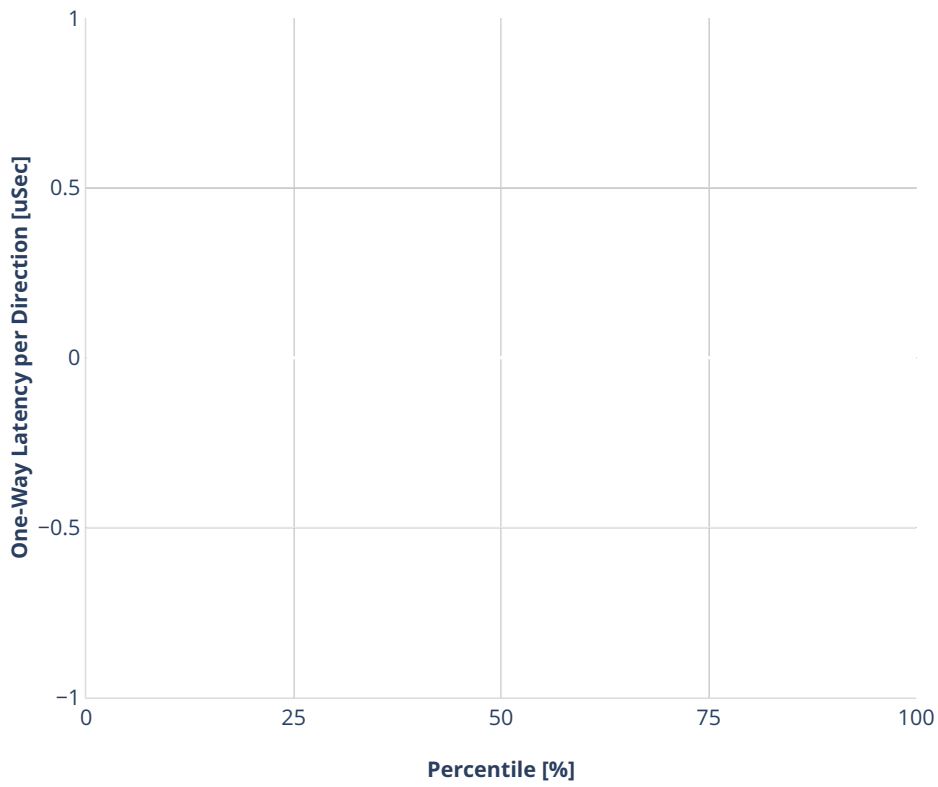

# Latency: ethip4vxlan-l2bdbasemaclrn-eth-iacldstbase-noacl-2vhostvr1024-1vm

- No-load.
- Low-load, 10% PDR.
- Mid-load, 50% PDR.
- High-load, 90% PDR.