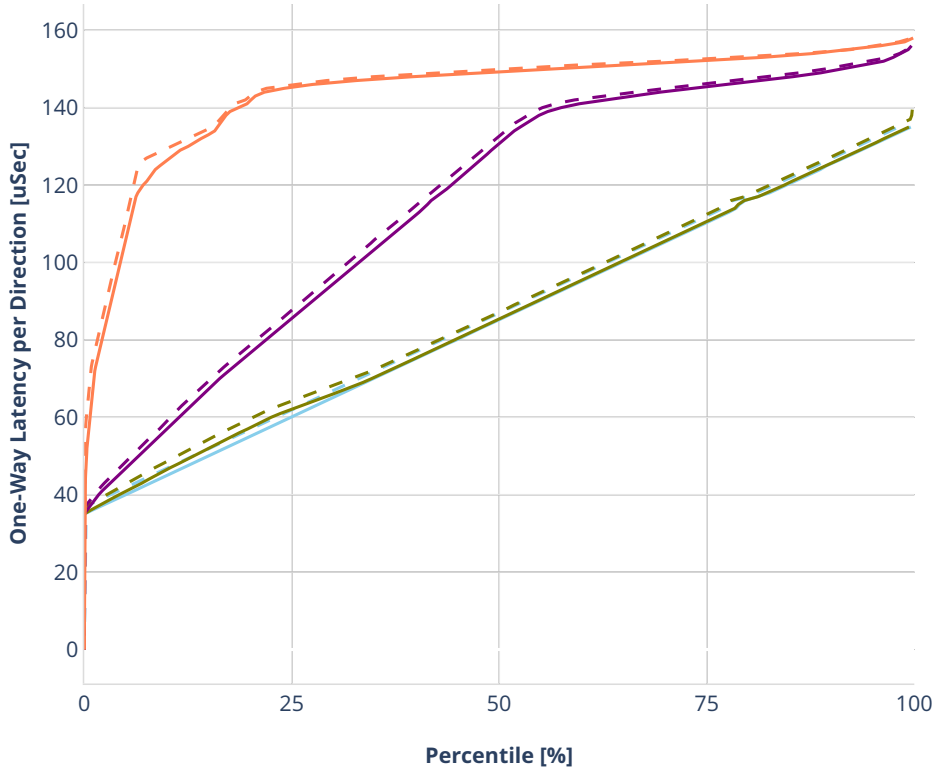

Latency: ethip4-ip4base-l3fwd

- No-load.
- Low-load, 10% PDR.
- Mid-load, 50% PDR.
- High-load, 90% PDR.