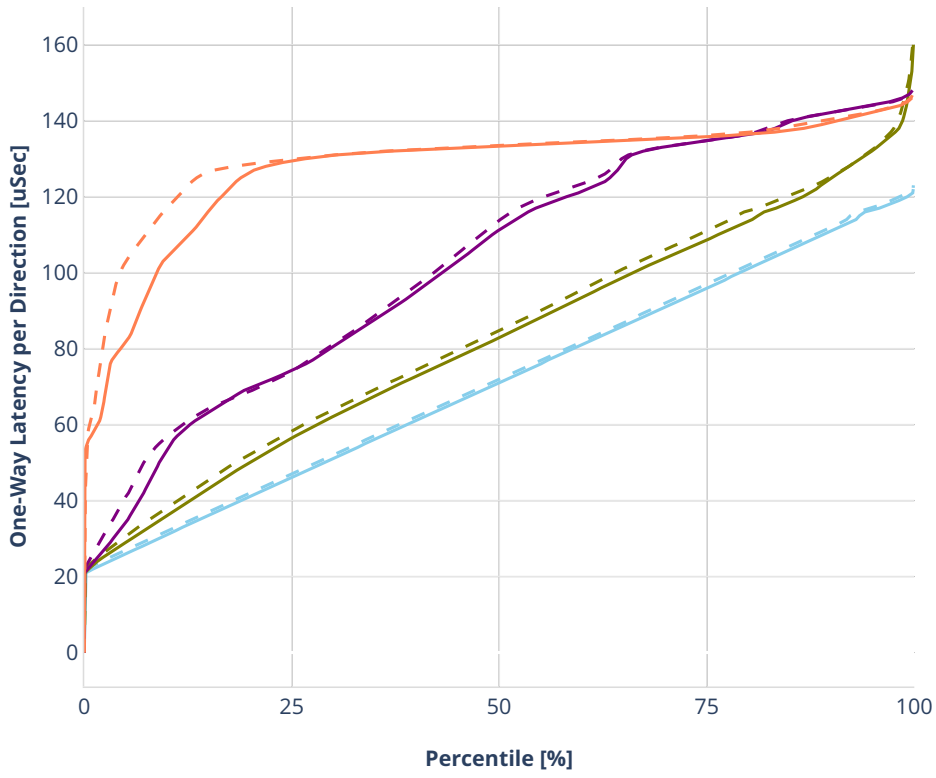

Latency: ethip4-ip4base-l3fwd

- No-load.
- Low-load, 10% PDR.
- Mid-load, 50% PDR.
- High-load, 90% PDR.