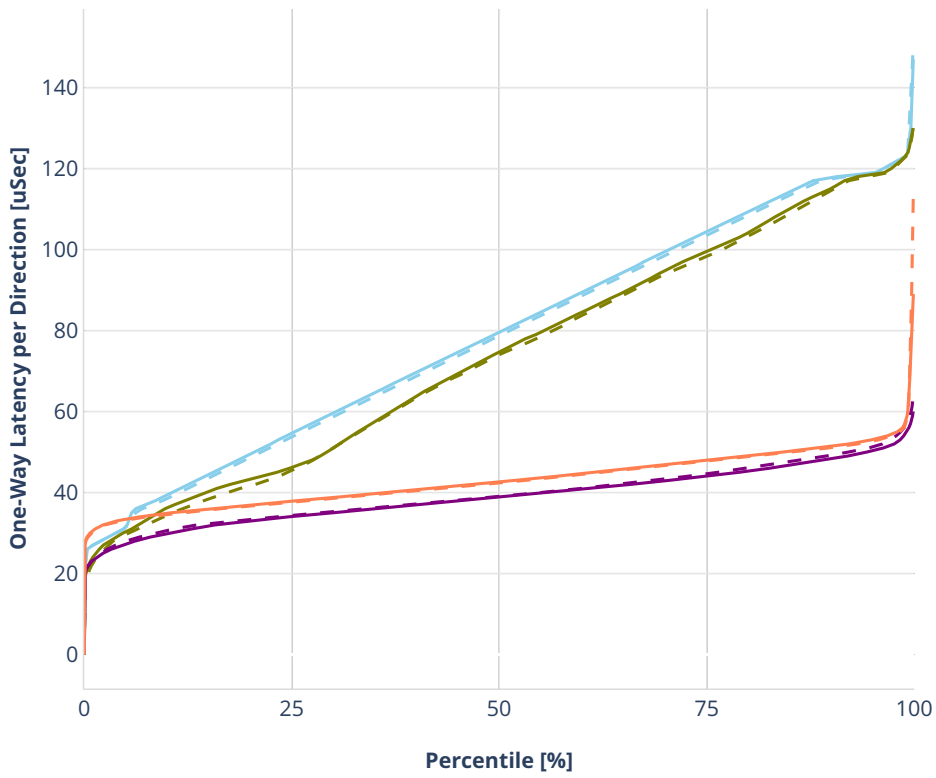

Latency: ethip4-ip4base-l3fwd

- No-load.
- Low-load, 10% PDR.
- Mid-load, 50% PDR.
- High-load, 90% PDR.