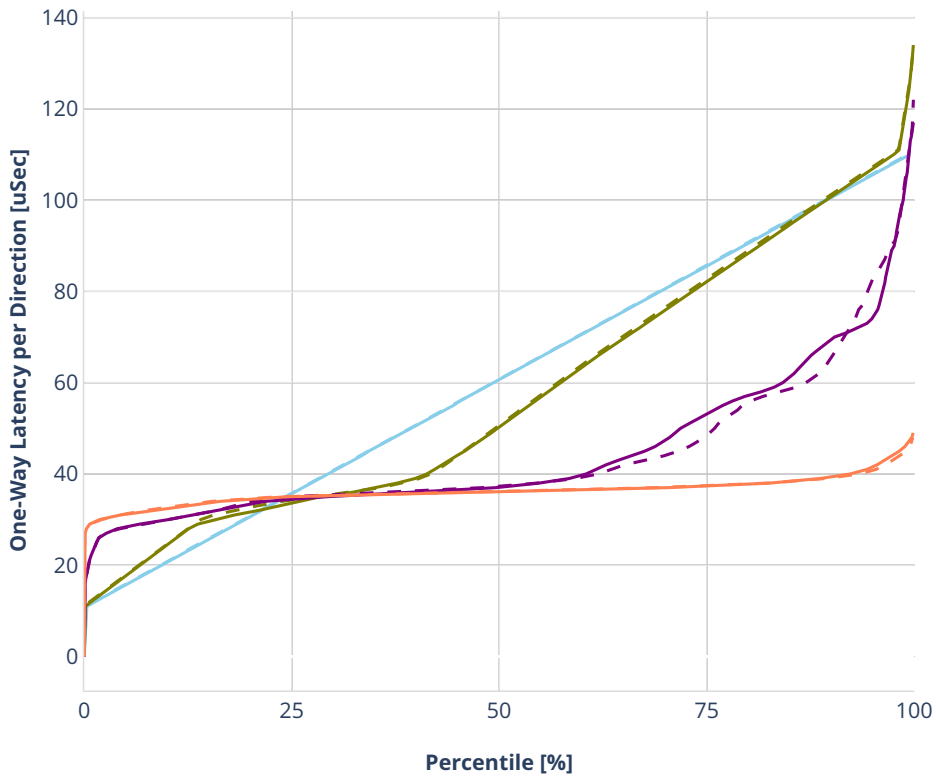

Latency: ethip4-ip4base-l3fwd

- No-load.
- Low-load, 10% PDR.
- Mid-load, 50% PDR.
- High-load, 90% PDR.