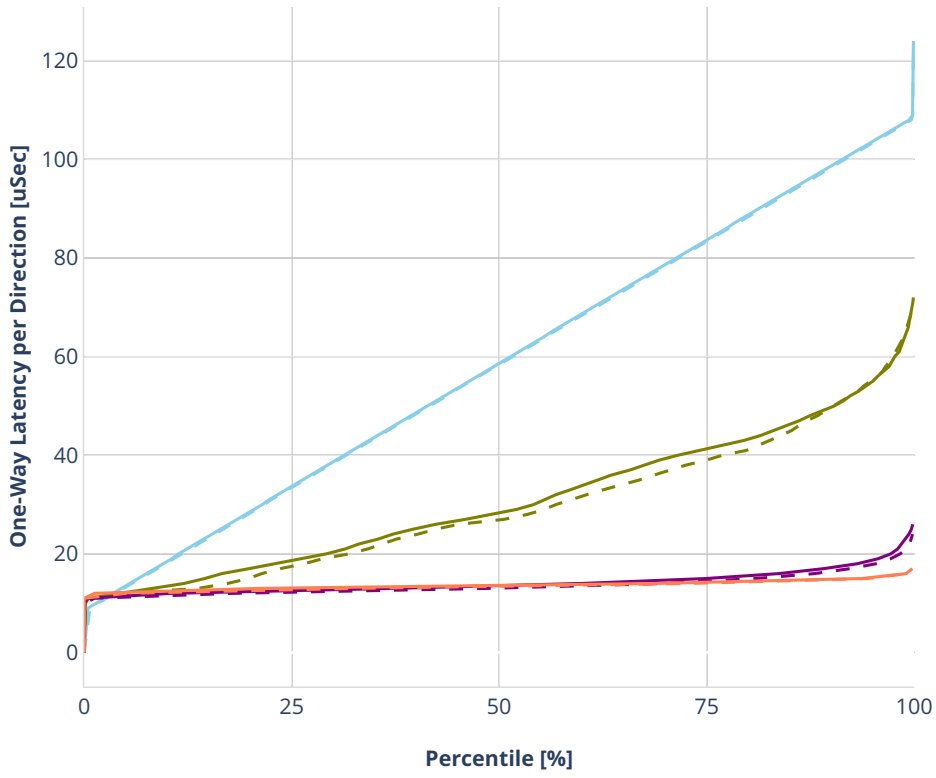

Latency: ethip4-ip4base-l3fwd

- No-load.
- Low-load, 10% PDR.
- Mid-load, 50% PDR.
- High-load, 90% PDR.