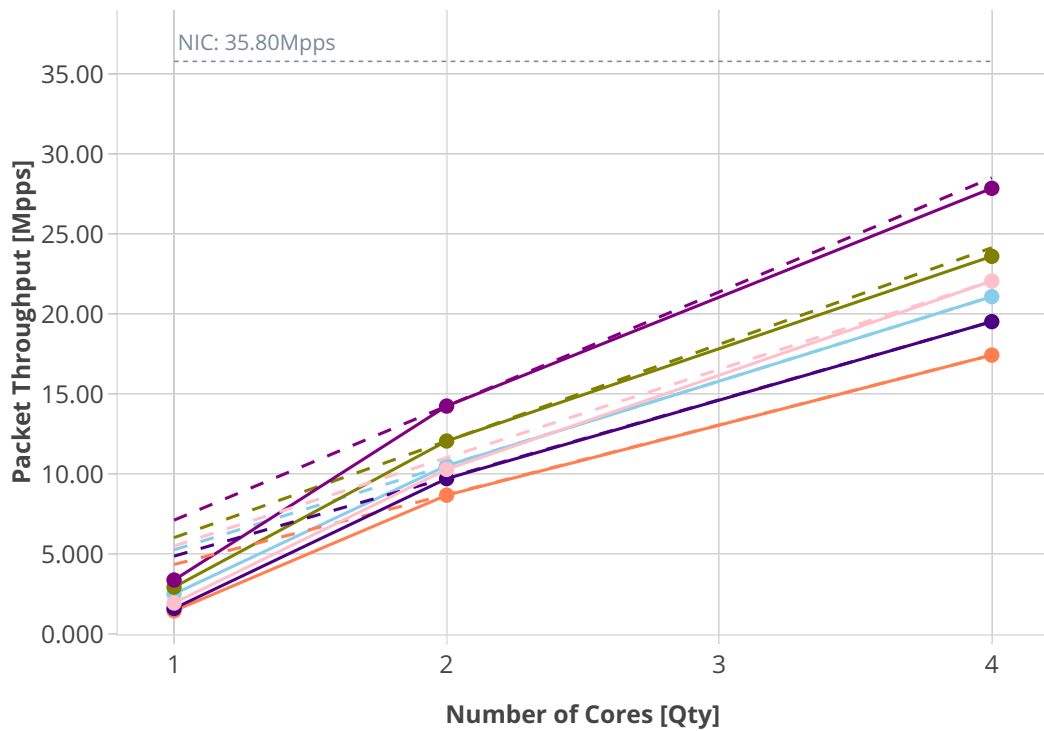

# Speedup Multi-core: 3n-skx-xxv710

04b-link-bonding-vm-host-base-i40e-vpp-1d

-- Perfect — Measured ... Limit

- 1bvpplacp-dot1q-l2xcbase-eth-2vhostvr1024-1vm-vppl2xc
- dot1q-l2xcbase-eth-2vhostvr1024-1vm-vppl2xc
- eth-l2xcbase-eth-2vhostvr1024-1vm-vppl2xc
- 1bvpplacp-dot1q-l2bdbasemaclrn-eth-2vhostvr1024-1vm-vppl2xc
- dot1q-l2bdbasemaclrn-eth-2vhostvr1024-1vm-vppl2xc
- eth-l2bdbasemaclrn-eth-2vhostvr1024-1vm-vppl2xc