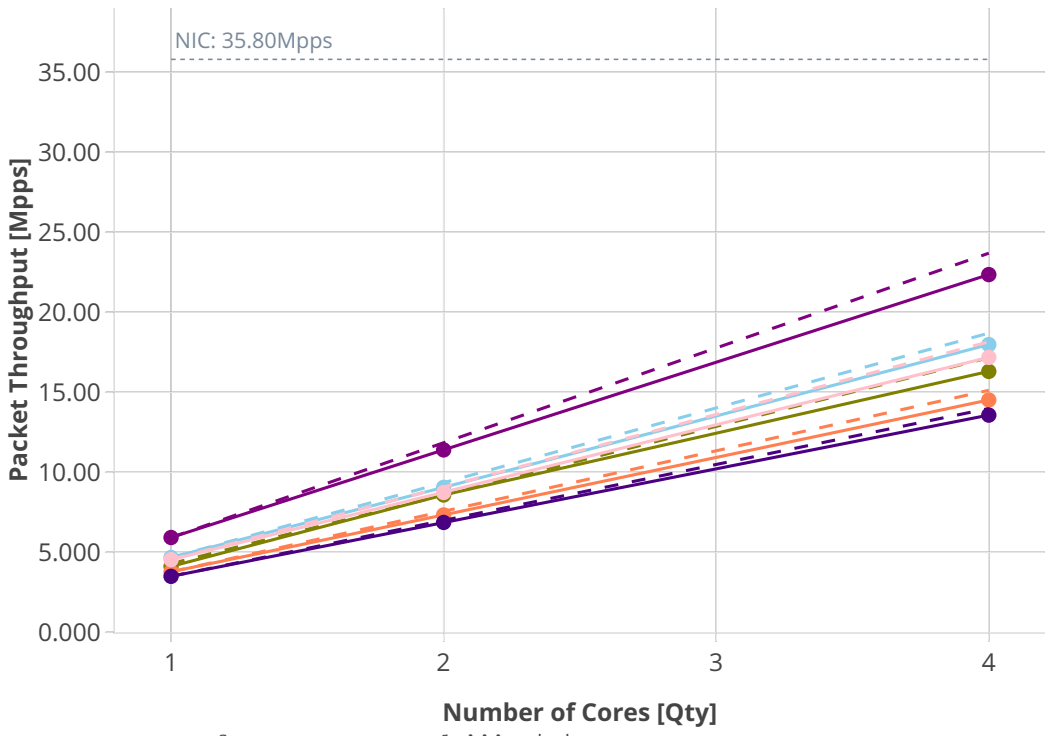

# Speedup Multi-core: 3n-hsw-xl710

10-gb-link-bonding-vhost-base-i40e-ndr

- Perfect
- Measured
- ... Limit
- 1bvpplacp-dot1q-l2xcbase-eth-2vhostvr1024-1vm
- dot1q-l2xcbase-eth-2vhostvr1024-1vm
- eth-l2xcbase-eth-2vhostvr1024-1vm
- 1bvpplacp-dot1q-l2bdbasemaclrn-eth-2vhostvr1024-1vm
- dot1q-l2bdbasemaclrn-eth-2vhostvr1024-1vm
- eth-l2bdbasemaclrn-eth-2vhostvr1024-1vm