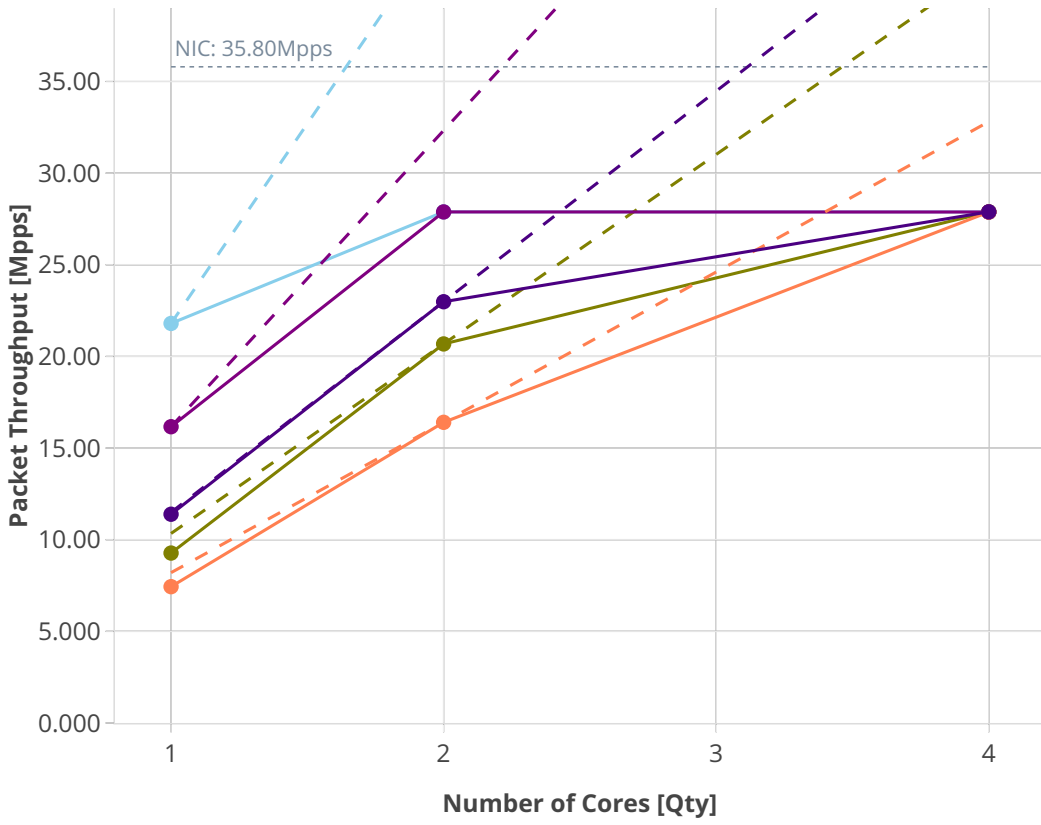

# Speedup Multi-core: 3n-hsw-xl710-64b-2switching-base-scale-i40e-nd

- Perfect    — Measured    ... Limit
- eth-l2patch
  - eth-l2xcbase
  - eth-l2bdbasemaclrn
  - dot1q-l2xcbase
  - dot1q-l2bdbasemaclrn