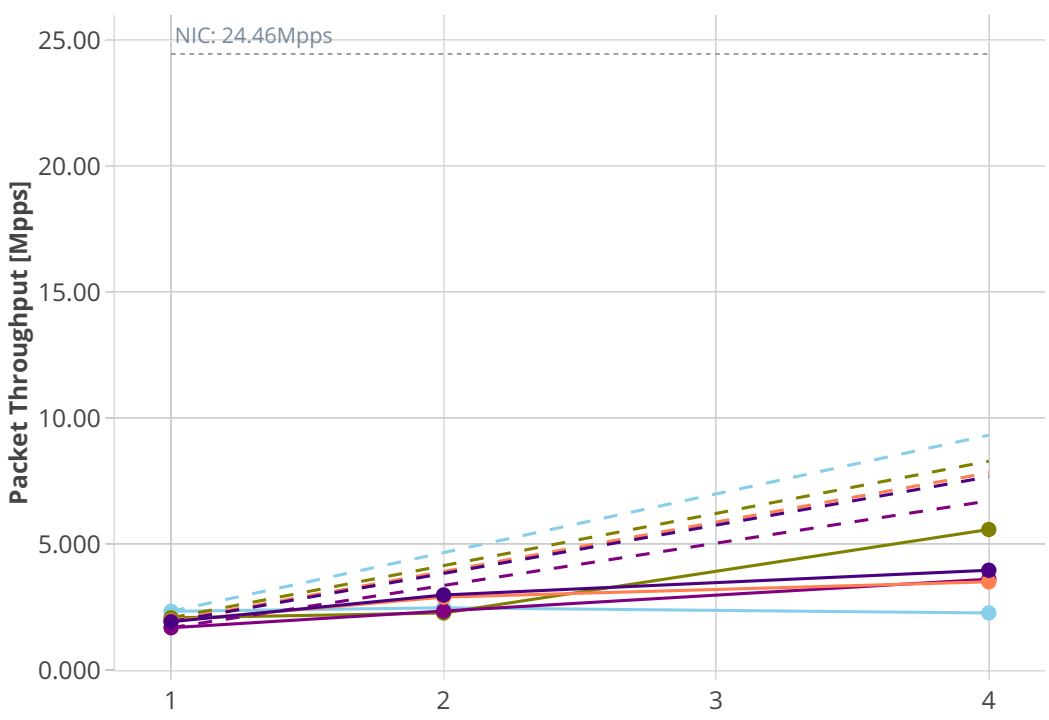

Speedup Multi-core: 3n-tst

3n-tst | x520-640-memif-base-ixgbe-ndr

--- Perfect — Measured ... Limit

- eth-l2xcbase-eth-2memif-1lxc
- eth-l2xcbase-eth-2memif-1dcr
- dot1q-l2bdbasemaclrn-eth-2memif-1dcr
- eth-l2bdbasemaclrn-eth-2memif-1lxc
- ethip4-ip4base-eth-2memif-1dcr