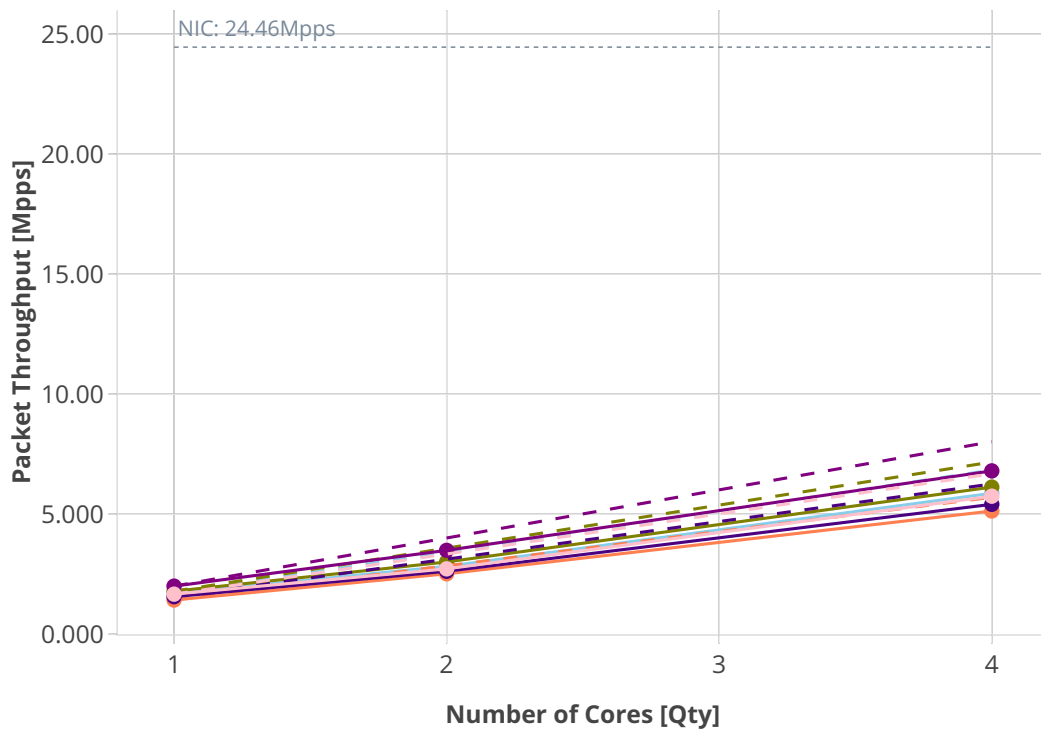

Speedup Multi-core: 3n-tsh-x520

64b-link-bonding-vmost-base-ixgbe-pcf

- Perfect
- Measured
- ... Limit
- 1bvpplacp-dot1q-l2xcbase-eth-2vhostvr1024-1vm
- dot1q-l2xcbase-eth-2vhostvr1024-1vm
- eth-l2xcbase-eth-2vhostvr1024-1vm
- 1bvpplacp-dot1q-l2bdbasemaclrn-eth-2vhostvr1024-1vm
- dot1q-l2bdbasemaclrn-eth-2vhostvr1024-1vm
- eth-l2bdbasemaclrn-eth-2vhostvr1024-1vm