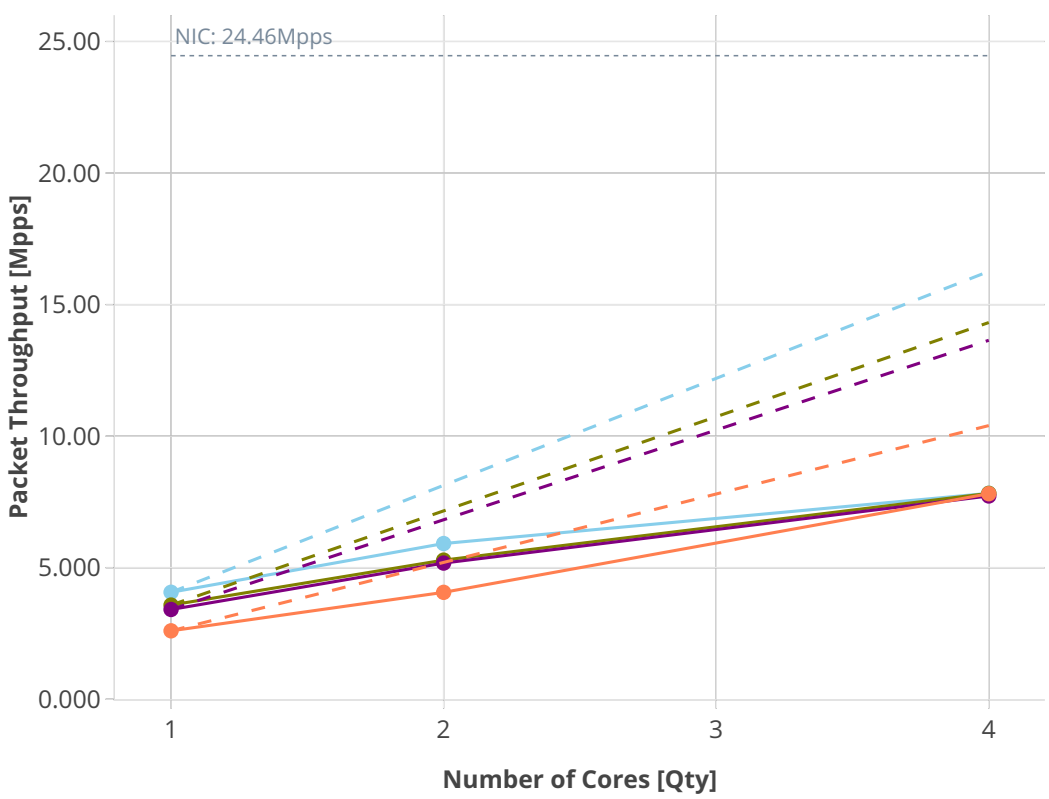

Speedup Multi-core: 3n-tsh

- - Perfect
- Measured
- ... Limit
- ethip4vxlان-l2xcbase
- ethip4vxlان-l2bdbasemaclrn
- dot1q--ethip4vxlان-l2bdscale1l2bd1vlan1vxlan
- dot1q--ethip4vxlان-l2bdscale100l2bd100vlan100vxlan