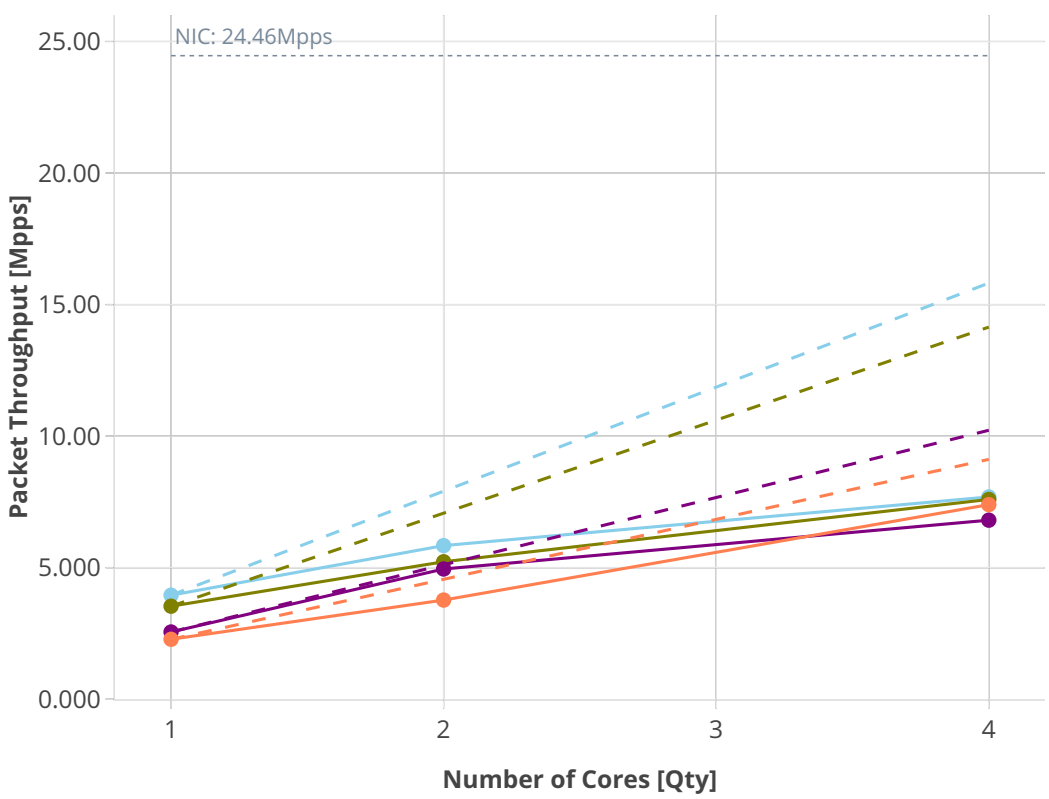

# Speedup Multi-core: 3n-tsh

3n-tsh 3.20-64b-p4turnme-base-ixgbe-ndr

NIC: 24.46Mpps