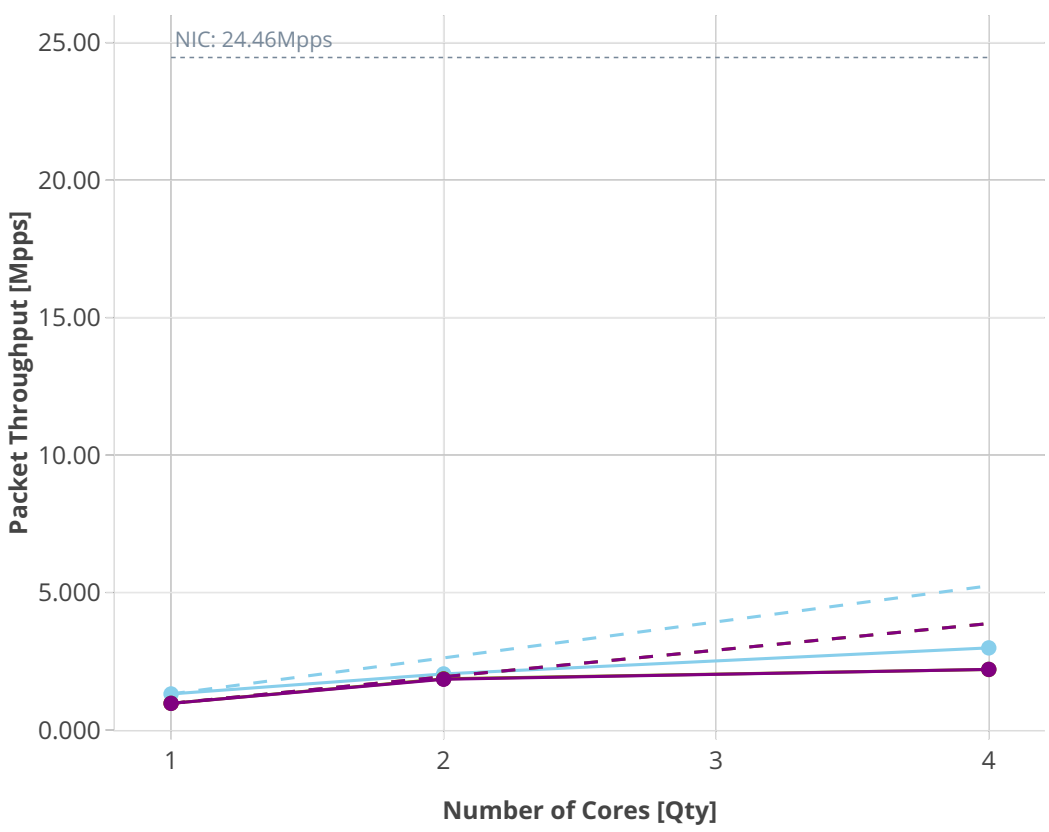

Speedup Multi-core: 3n-tsh-x520

-- Perfect — Measured ... Limit

- ethip4vxlan-l2bdbasemaclrn-eth-iacldstbase-noacl-2vhostvr1024-1vm
- ethip4vxlan-l2bdbasemaclrn-eth-iacldstbase-aclpermit-2vhostvr1024-1vm
- ethip4vxlan-l2bdbasemaclrn-eth-iacldstbase-aclpermitreflect-2vhostvr1024-1vm