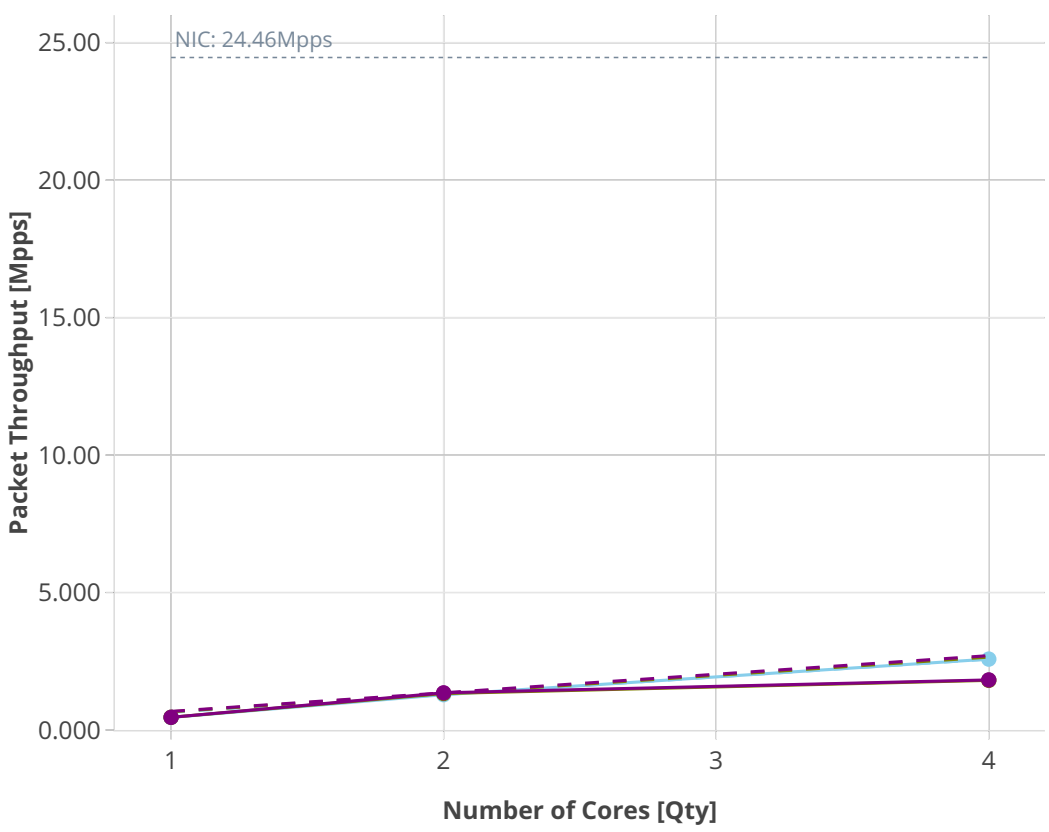

Speedup Multi-core: 3n-tsh-x520

-- Perfect — Measured ... Limit

- ethip4vxlan-l2bdbasemaclrn-eth-iacldstbase-noacl-2vhostvr1024-1vm
- ethip4vxlan-l2bdbasemaclrn-eth-iacldstbase-aclpermit-2vhostvr1024-1vm
- ethip4vxlan-l2bdbasemaclrn-eth-iacldstbase-aclpermitreflect-2vhostvr1024-1vm