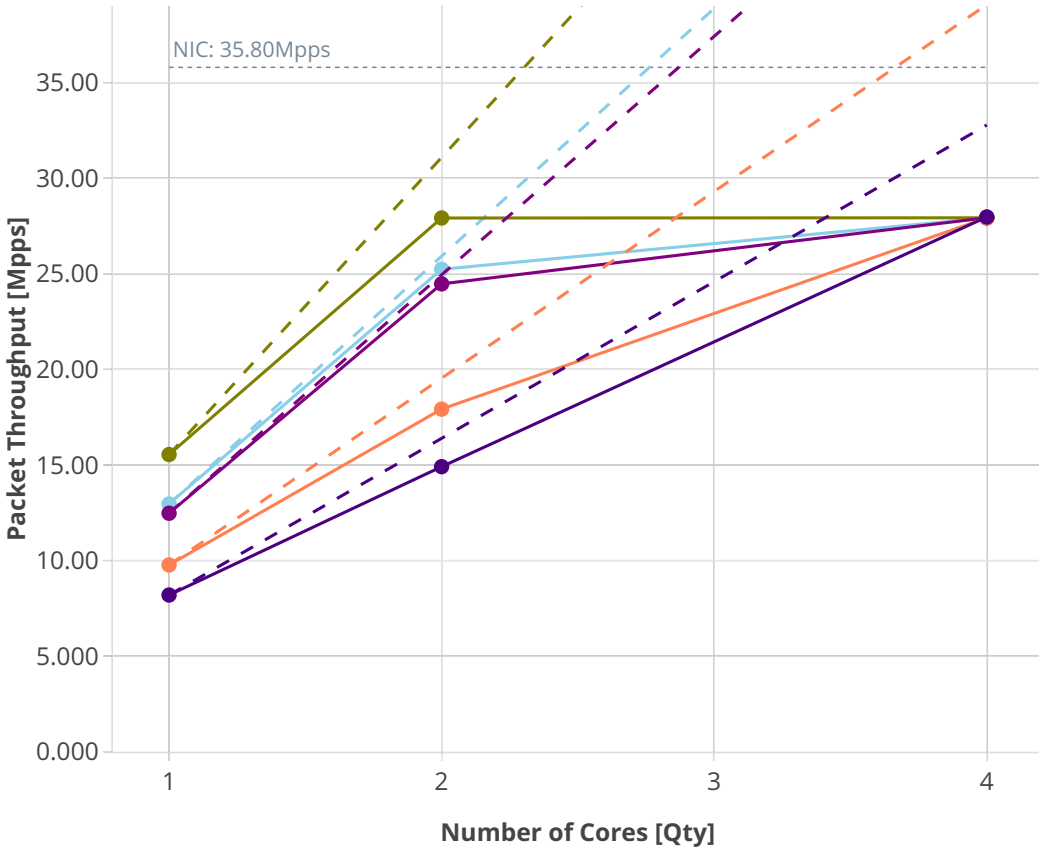

Speedup Multi-core: 3n-skx-xxv

70/78 ip6:routing-base-scale-i40e.pdf

--- Perfect — Measured ... Limit

- dot1q-ip6base
- ethip6-ip6base
- ethip6-ip6scale20k
- ethip6-ip6scale200k
- ethip6-ip6scale2m