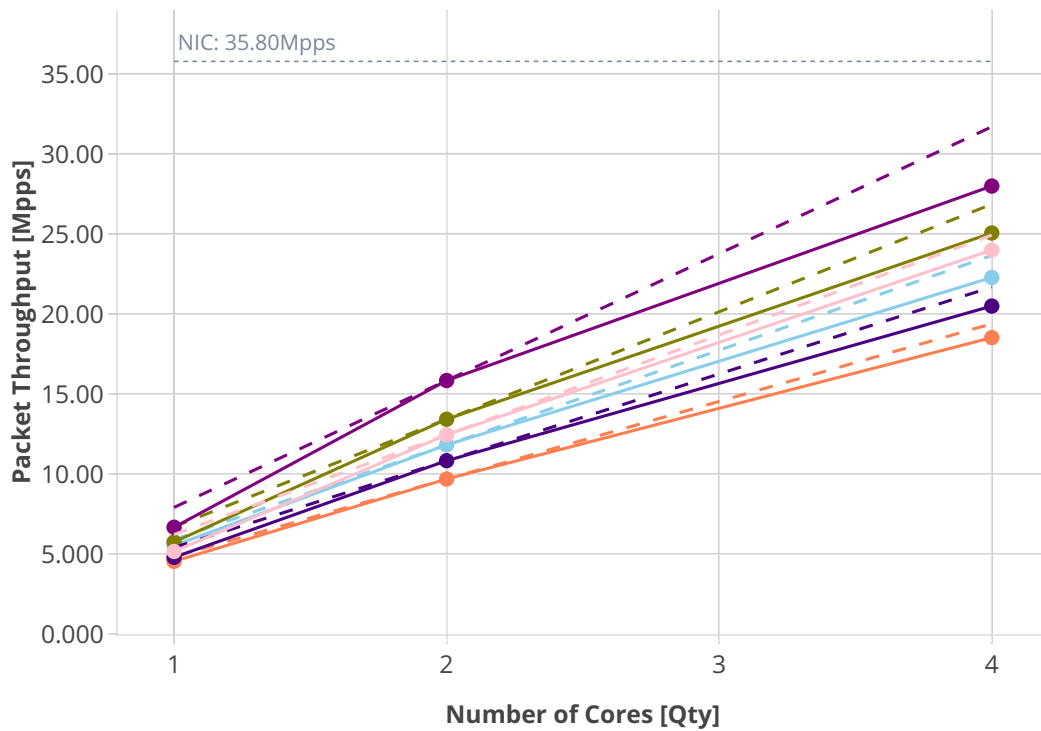

Speedup Multi-core: 3n-skx-xxv710

-- Perfect — Measured ... Limit

- 1bvpplacp-dot1q-l2xcbase-eth-2vhostvr1024-1vm-vppl2xc
- dot1q-l2xcbase-eth-2vhostvr1024-1vm-vppl2xc
- eth-l2xcbase-eth-2vhostvr1024-1vm-vppl2xc
- 1bvpplacp-dot1q-l2bdbasemaclrn-eth-2vhostvr1024-1vm-vppl2xc
- dot1q-l2bdbasemaclrn-eth-2vhostvr1024-1vm-vppl2xc
- eth-l2bdbasemaclrn-eth-2vhostvr1024-1vm-vppl2xc