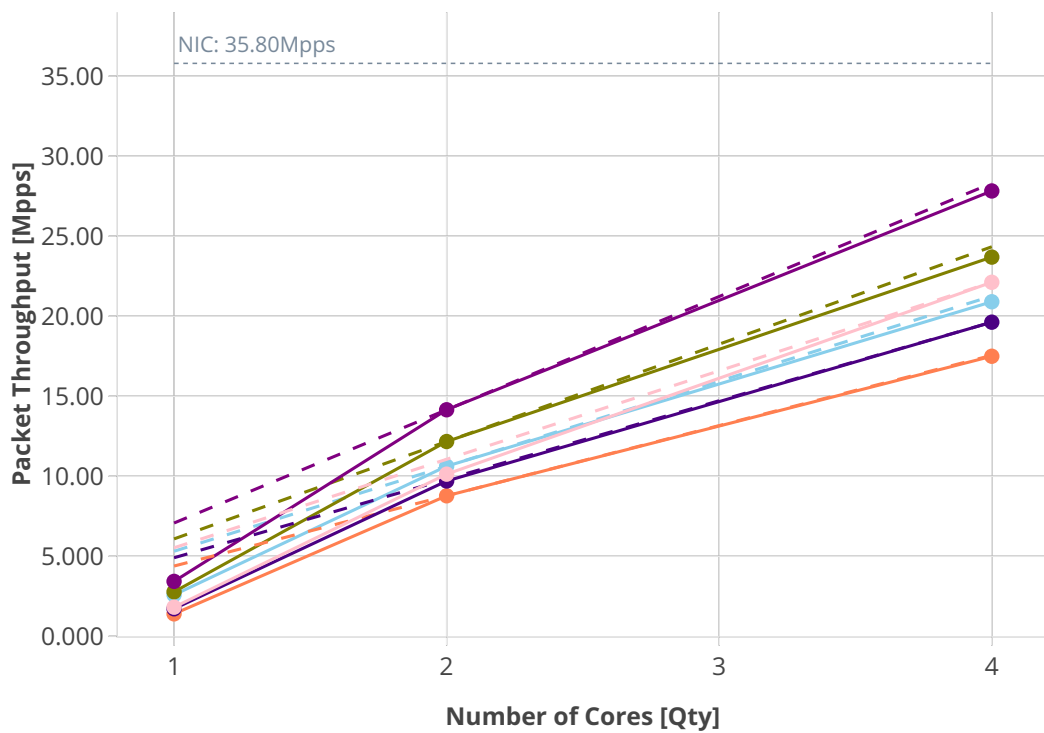

# Speedup Multi-core: 3n-skx-xxv710

- Perfect
- Measured
- ... Limit
- 1bvpplacp-dot1q-l2xcbase-eth-2vhostvr1024-1vm-vppl2xc
- dot1q-l2xcbase-eth-2vhostvr1024-1vm-vppl2xc
- eth-l2xcbase-eth-2vhostvr1024-1vm-vppl2xc
- 1bvpplacp-dot1q-l2bdbasemaclrn-eth-2vhostvr1024-1vm-vppl2xc
- dot1q-l2bdbasemaclrn-eth-2vhostvr1024-1vm-vppl2xc
- eth-l2bdbasemaclrn-eth-2vhostvr1024-1vm-vppl2xc