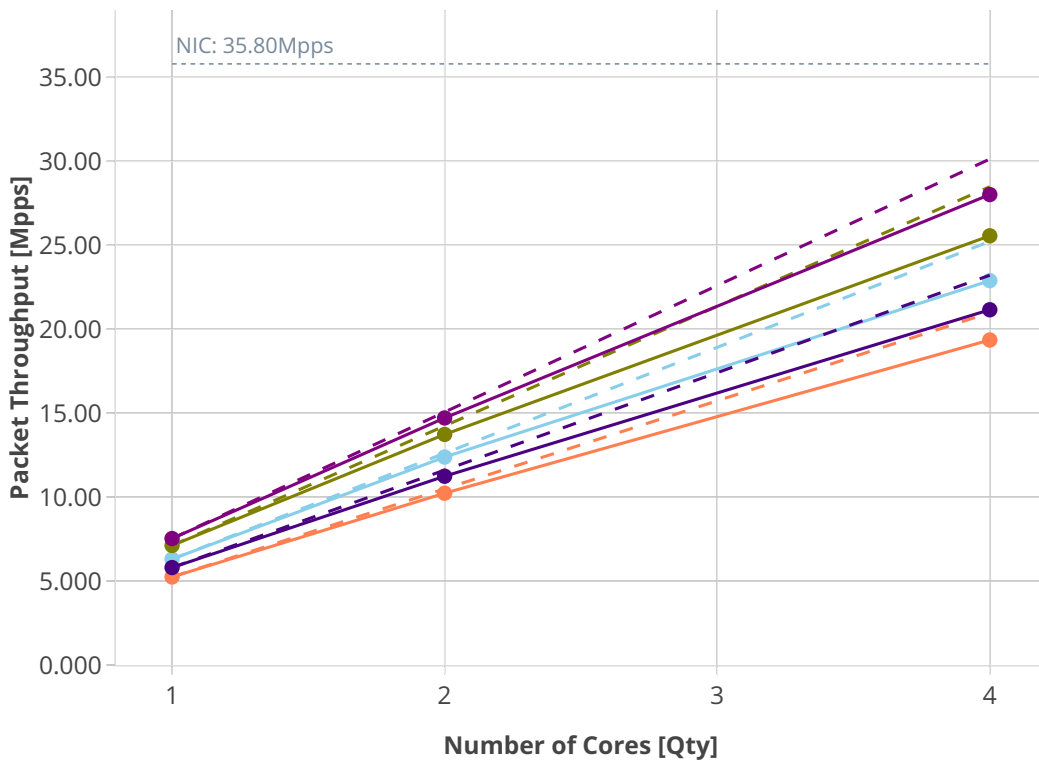

Speedup Multi-core: 3n-skx-xxv7

10-54b-link-bonding-vhost-base-i40e-per

-- Perfect — Measured ... Limit

- 1lbvplacp-dot1q-l2xcbase-eth-2vhostvr1024-1vm
- dot1q-l2xcbase-eth-2vhostvr1024-1vm
- eth-l2xcbase-eth-2vhostvr1024-1vm
- 1lbvplacp-dot1q-l2bdbasemaclrn-eth-2vhostvr1024-1vm
- dot1q-l2bdbasemaclrn-eth-2vhostvr1024-1vm