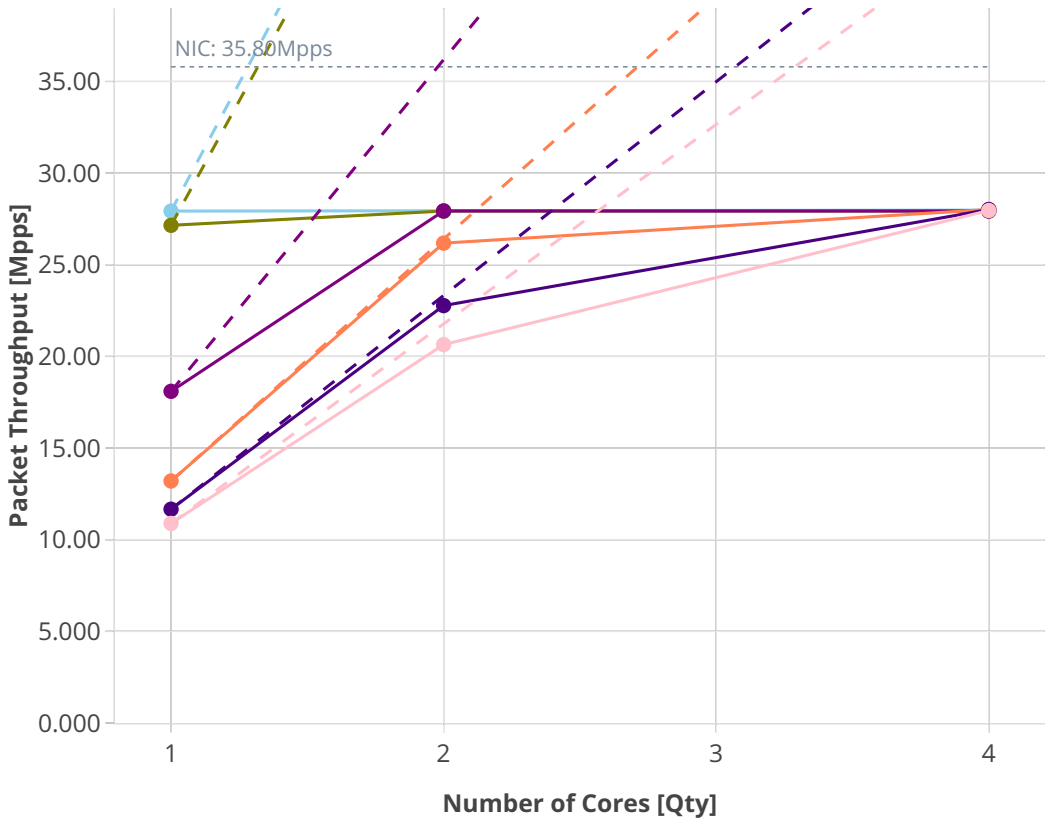

# Speedup Multi-core: 3n-skx-xxv

- Perfect
- Measured
- ... Limit
- eth-l2patch
- eth-l2xcbase
- eth-l2bdbasemaclrn
- eth-l2bdscale10kmaclrn
- eth-l2bdscale100kmaclrn
- eth-l2bdscale1mmaclrn