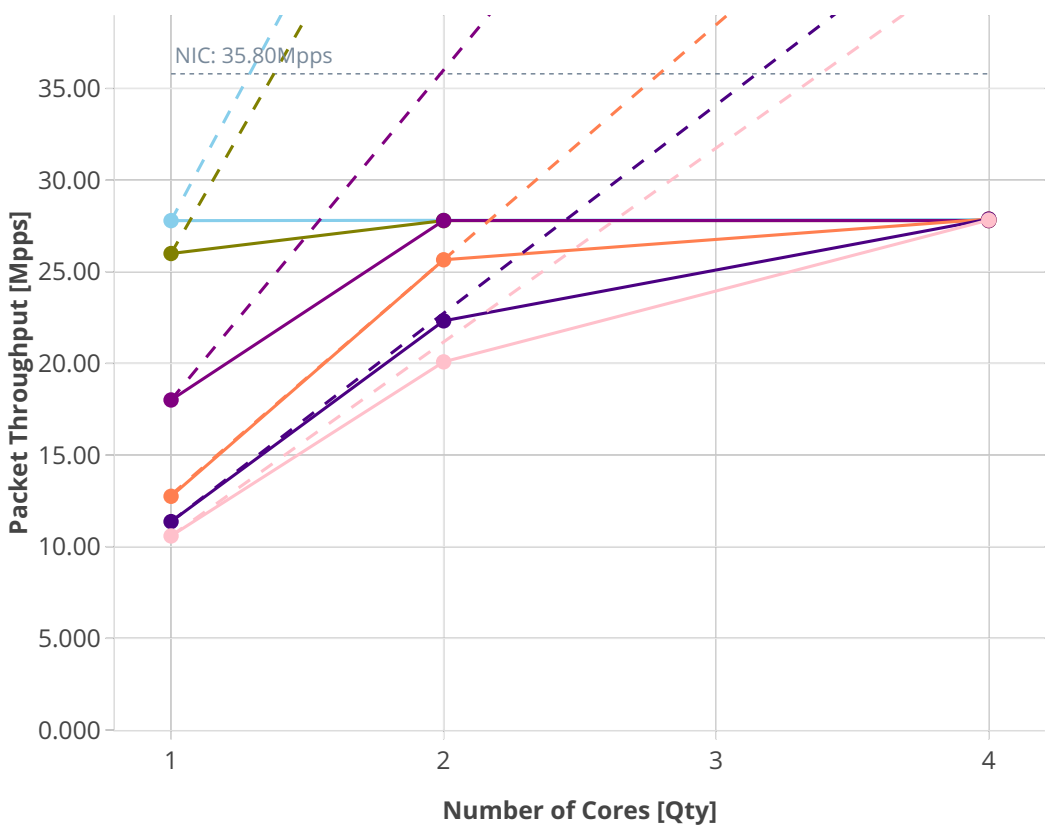

# Speedup Multi-core: 3n-skx-xxv

- Perfect
- Measured
- ... Limit
- eth-l2patch
- eth-l2xcbase
- eth-l2bdbasemaclrn
- eth-l2bdscale10kmaclrn
- eth-l2bdscale100kmaclrn
- eth-l2bdscale1mmaclrn