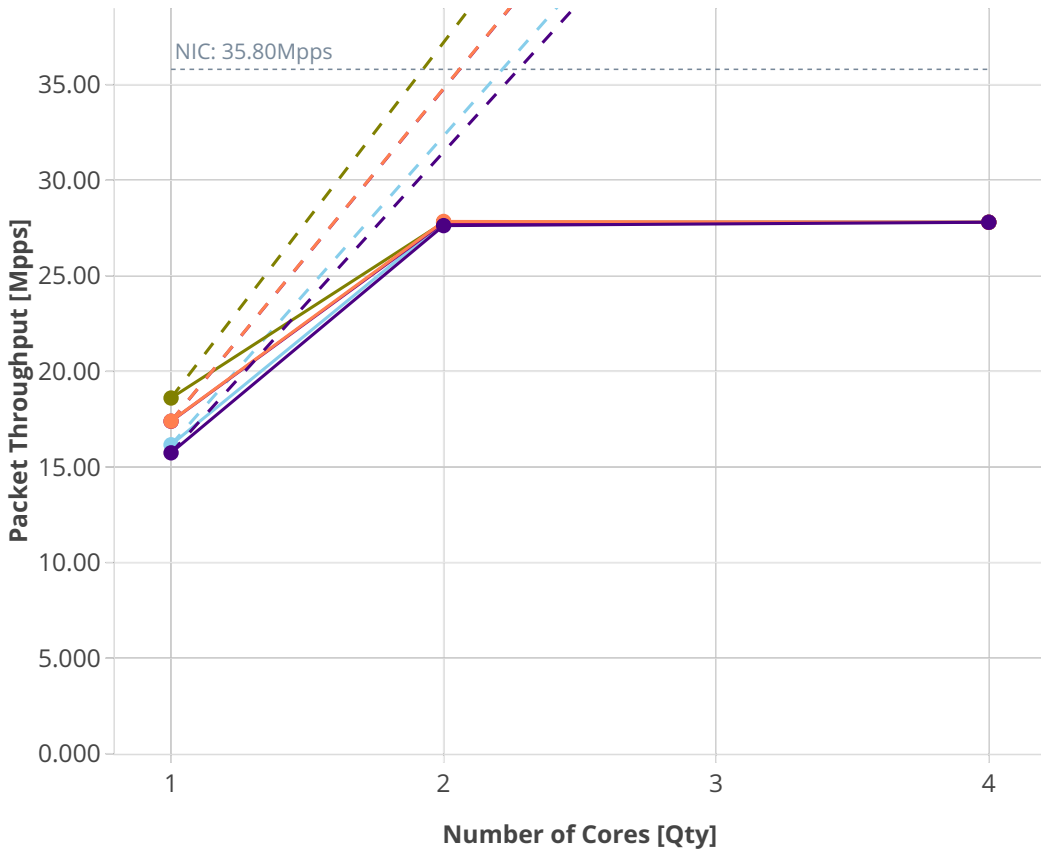

Speedup Multi-core: 3n-skx-xxv

-- Perfect — Measured ... Limit

- dot1q-ip4base
- ethip4-ip4base
- ethip4-ip4scale20k
- ethip4-ip4scale200k
- ethip4-ip4scale2m