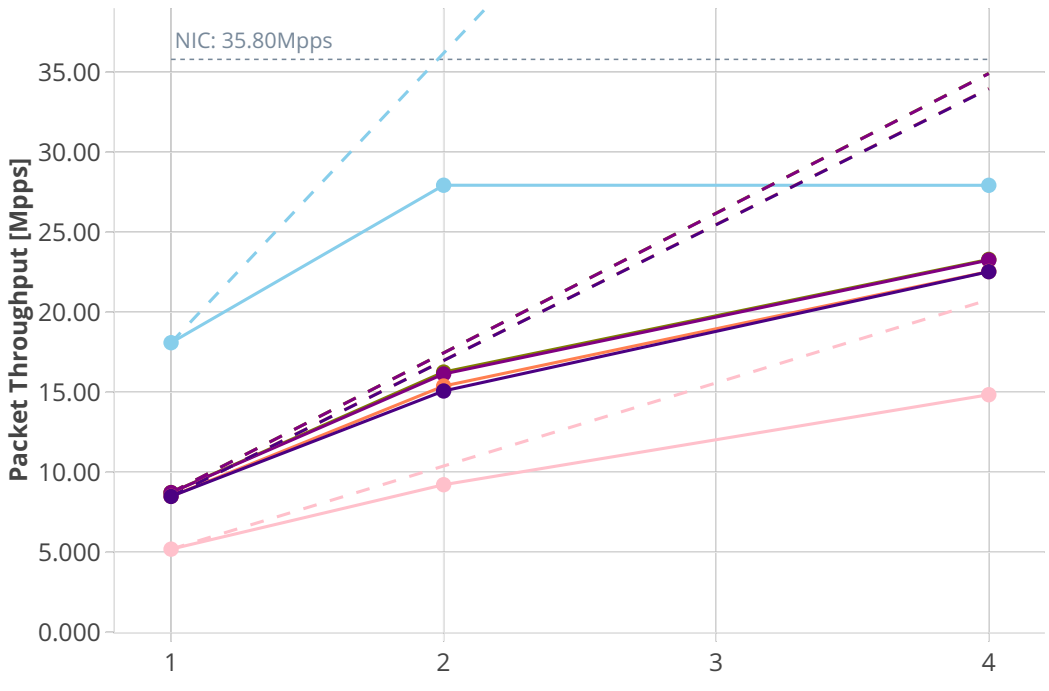

Speedup Multi-core: 3n-skx-xxv71

- Perfect — Measured ... Limit
- eth-l2bdbasemaclrn
 - eth-l2bdbasemaclrn-iac150sf-10kflows
 - eth-l2bdbasemaclrn-iac150sl-10kflows
 - eth-l2bdbasemaclrn-oacl50sf-10kflows
 - eth-l2bdbasemaclrn-oacl50sl-10kflows
 - eth-l2bdbasemaclrn-macip-iac150sl-10kflows